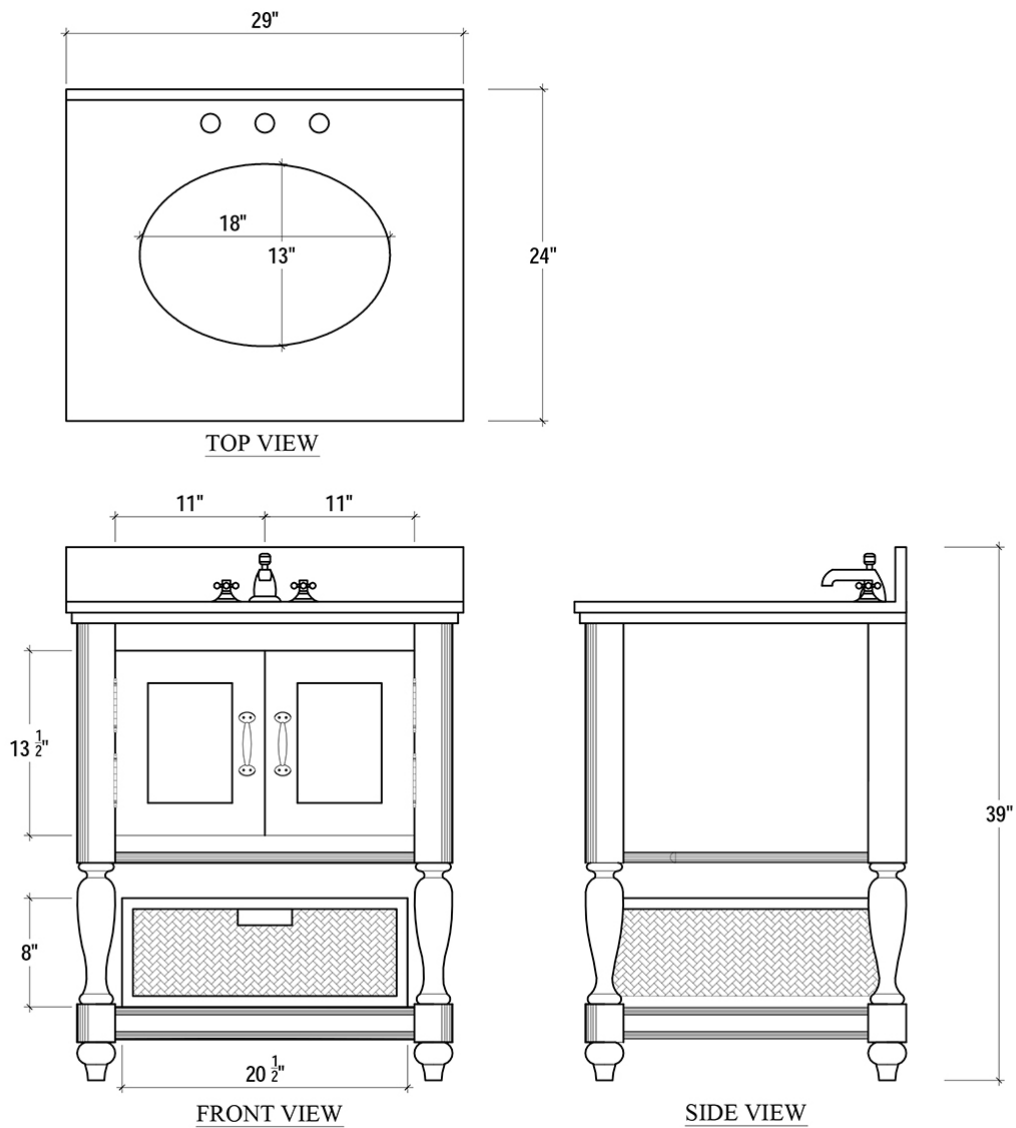

EST. *B* 1991

BRAMBLE

PRODUCT TEARSHEET

Jefferson Single Vanity w/ Sink & Marble Top

Shown in: **WOB RNAT LDT**

SKU: **26211**

Size: **29W x 24D x 35H in**

Overview

Offering a cabinet and lower shelf, the traditional style of the Jefferson Single Vanity is not to be missed. Beautifully turned legs and solid mahogany construction perfectly complement any powder room or full bath. This piece is offered with a vast array of finish and distress options to create a truly custom design.

- Comes with sink and marble top
- Faucet not included

Visual Highlights

Technical Specification

Dimensions	29W x 24D x 35H in	CBM	0.87
Number of Packages	1	Cubic Feet	30.72 ft³
Package 1 Dimensions	40.2 x 33.5 x 46.1 in	Package 1 Weight	81.57 lbs
Package Weight Total	81.57 lbs	Net Weight	70.55 lbs
Material	Mahogany, Marble		