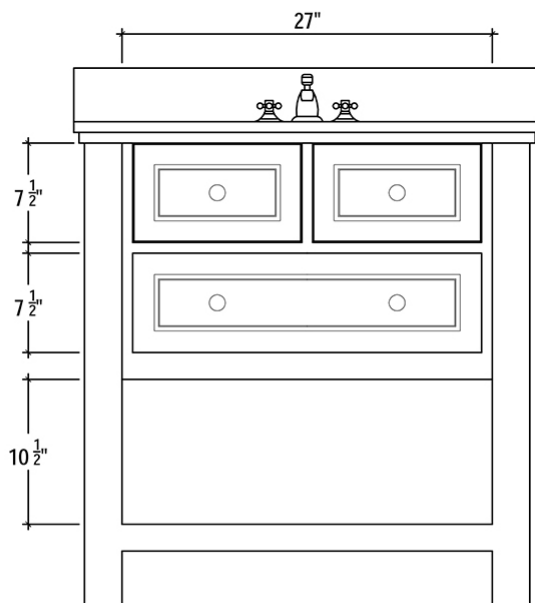

BRAMBLE

PRODUCT TEARSHEET

Aries Single Vanity w/ Sink & Marble top

Shown in: **TRW LDT**

SKU: **26118**

Size: **34W x 24D x 35H in**

Overview

Update a washroom with a charming classic look of cottage décor. The Aries Single Vanity offers convenience and storage in dove tail drawers and the craftsmanship of solid mahogany wood.

- Comes with sink and marble top
- Faucet not included

TOP VIEW

FRONT VIEW

SIDE VIEW

Visual Highlights

Technical Specification

Dimensions	34W x 24D x 35H in	CBM	0.91
Number of Packages	1	Cubic Feet	32.14 ft³
Package 1 Dimensions	39 x 27.6 x 41.3 in	Package 1 Weight	174.16 lbs
Package Weight Total	174.16 lbs	Net Weight	158.73 lbs
Material	Mahogany, Marble	Best Seller	