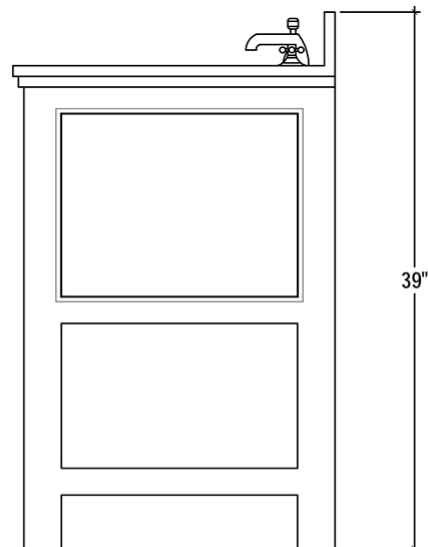

BRAMBLE

PRODUCT TEARSHEET

Aries Single Vanity w/ Sink & Marble top

Shown in: **TRW LDT**

SKU: **26118**

Size: **34W x 24D x 35H in**

Overview

Update a washroom with a charming classic look of cottage décor. The Aries Single Vanity offers convenience and storage in dove tail drawers and the craftsmanship of solid mahogany wood.

- Comes with sink and marble top
- Faucet not included

TOP VIEW

FRONT VIEW

SIDE VIEW

Visual Highlights

Technical Specification

Dimensions	34W x 24D x 35H in	CBM	0.91
Number of Packages	1	Cubic Feet	32.14 ft³
Package 1 Dimensions	39 x 27.6 x 41.3 in	Package 1 Weight	174.16 lbs
Package Weight Total	174.16 lbs	Net Weight	158.73 lbs
Material	Mahogany, Marble	Best Seller	