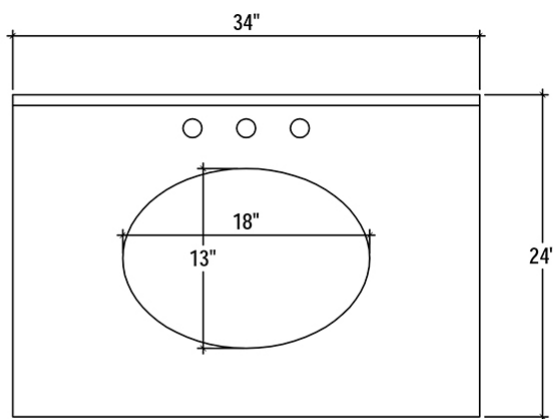

BRAMBLE

PRODUCT TEARSHEET

Aries Single Vanity w/ Sink & Marble top

Shown in: **TRW LDT**

SKU: **26118**

Size: **34W x 24D x 35H in**

Overview

Update a washroom with a charming classic look of cottage décor. The Aries Single Vanity offers convenience and storage in dove tail drawers and the craftsmanship of solid mahogany wood.

- Comes with sink and marble top
- Faucet not included

TOP VIEW

FRONT VIEW

SIDE VIEW

Visual Highlights

Technical Specification

Dimensions	34W x 24D x 35H in	CBM	0.91
Number of Packages	1	Cubic Feet	32.14 ft³
Package 1 Dimensions	39 x 27.6 x 41.3 in	Package 1 Weight	174.16 lbs
Package Weight Total	174.16 lbs	Net Weight	158.73 lbs
Material	Mahogany, Marble	Best Seller	