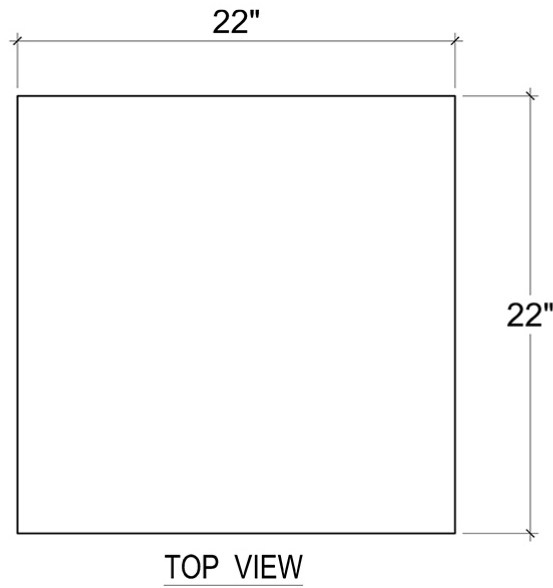

BRAMBLE

PRODUCT TEARSHEET

Bayside End Table

Shown in: **VDK**

SKU: **26436**

Size: **22W x 22D x 22H in**

Overview

A traditional pedestal base crafted from solid mahogany creates a charming silhouette for the Trestle End Table. Featuring a square tabletop, this end table is a perfect complement to a sleek leather sofa. This piece is offered with a vast array of finish and distress options to create a truly custom design.

Visual Highlights

Technical Specification

Dimensions	22W x 22D x 22H in	CBM	0.23
Number of Packages	1	Cubic Feet	8.12 ft³
Package 1 Dimensions	25.2 x 25.2 x 27.6 in	Package 1 Weight	44.09 lbs
Package Weight Total	44.09 lbs	Net Weight	33.07 lbs
Material	Mahogany		