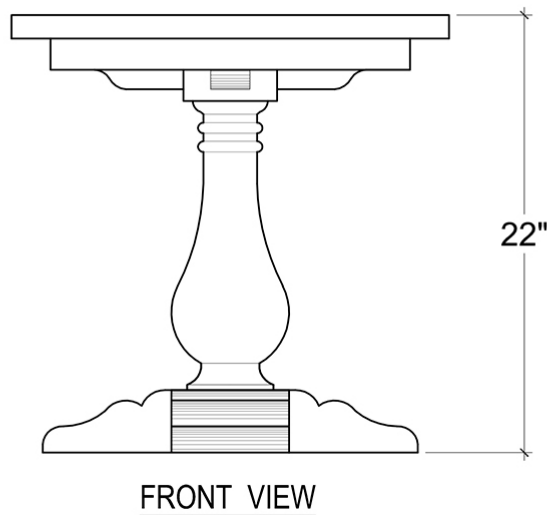

BRAMBLE

PRODUCT TEARSHEET

Bayside End Table

Shown in: **VDK**

SKU: **26436**

Size: **22W x 22D x 22H in**

Overview

A traditional pedestal base crafted from solid mahogany creates a charming silhouette for the Trestle End Table. Featuring a square tabletop, this end table is a perfect complement to a sleek leather sofa. This piece is offered with a vast array of finish and distress options to create a truly custom design.

Visual Highlights

Technical Specification

Dimensions	22W x 22D x 22H in	CBM	0.23
Number of Packages	1	Cubic Feet	8.12 ft³
Package 1 Dimensions	25.2 x 25.2 x 27.6 in	Package 1 Weight	44.09 lbs
Package Weight Total	44.09 lbs	Net Weight	33.07 lbs
Material	Mahogany		