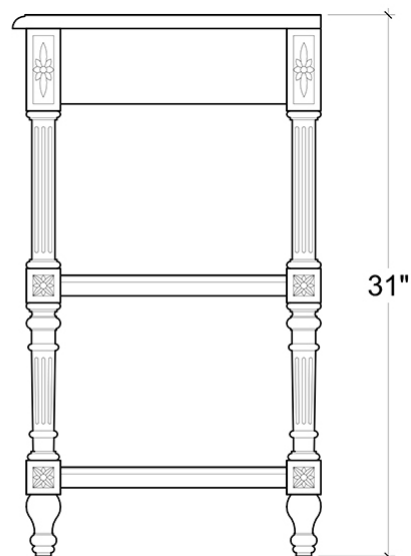

# Melissa Side Table

---

Shown in: **WOB**

SKU: **25838**

Size: **26W x 18D x 31H in**

## Overview

---

Expand display and storage space while adding a quaint décor element to a vintage-inspired space. Built from solid mahogany, the Melissa Side Table provides drawer storage as well as display space on two open shelves. This piece is offered with a vast array of finish and distress options to create a truly custom design.

**TOP VIEW**

**SHELF VIEW**

**FRONT VIEW**

**SIDE VIEW**

## Technical Specification

---

Dimensions	<b>26W x 18D x 31H in</b>	CBM	<b>0.3</b>
Number of Packages	<b>1</b>	Cubic Feet	<b>10.59 ft<sup>3</sup></b>
Package 1 Dimensions	<b>29.5 x 20.9 x 36.6 in</b>	Package 1 Weight	<b>35.27 lbs</b>
Package Weight Total	<b>35.27 lbs</b>	Net Weight	<b>28.66 lbs</b>
Material	<b>Mahogany</b>		