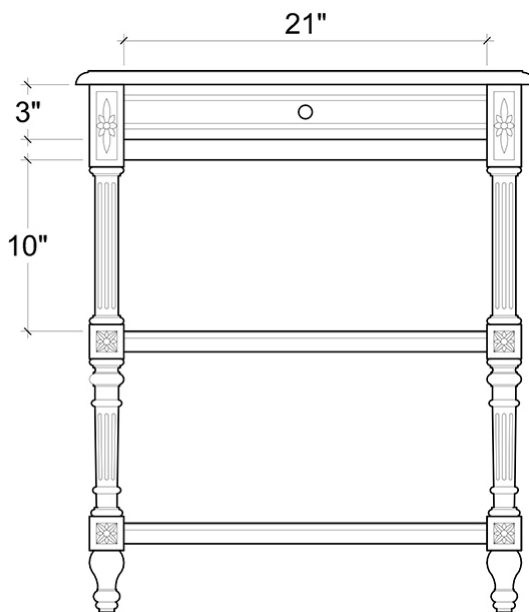

# Melissa Side Table

---

Shown in: **WOB**

SKU: **25838**

Size: **26W x 18D x 31H in**

## Overview

---

Expand display and storage space while adding a quaint décor element to a vintage-inspired space. Built from solid mahogany, the Melissa Side Table provides drawer storage as well as display space on two open shelves. This piece is offered with a vast array of finish and distress options to create a truly custom design.

**TOP VIEW**

**SHELF VIEW**

**FRONT VIEW**

**SIDE VIEW**

## Technical Specification

---

Dimensions	<b>26W x 18D x 31H in</b>	CBM	<b>0.3</b>
Number of Packages	<b>1</b>	Cubic Feet	<b>10.59 ft<sup>3</sup></b>
Package 1 Dimensions	<b>29.5 x 20.9 x 36.6 in</b>	Package 1 Weight	<b>35.27 lbs</b>
Package Weight Total	<b>35.27 lbs</b>	Net Weight	<b>28.66 lbs</b>
Material	<b>Mahogany</b>		