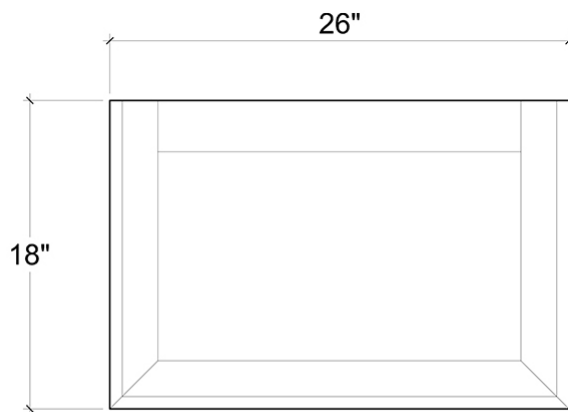

# Melissa Side Table

---

Shown in: **WOB**

SKU: **25838**

Size: **26W x 18D x 31H in**

## Overview

---

Expand display and storage space while adding a quaint décor element to a vintage-inspired space. Built from solid mahogany, the Melissa Side Table provides drawer storage as well as display space on two open shelves. This piece is offered with a vast array of finish and distress options to create a truly custom design.

**TOP VIEW**

**SHELF VIEW**

**FRONT VIEW**

**SIDE VIEW**

## Technical Specification

---

Dimensions	<b>26W x 18D x 31H in</b>	CBM	<b>0.3</b>
Number of Packages	<b>1</b>	Cubic Feet	<b>10.59 ft<sup>3</sup></b>
Package 1 Dimensions	<b>29.5 x 20.9 x 36.6 in</b>	Package 1 Weight	<b>35.27 lbs</b>
Package Weight Total	<b>35.27 lbs</b>	Net Weight	<b>28.66 lbs</b>
Material	<b>Mahogany</b>		