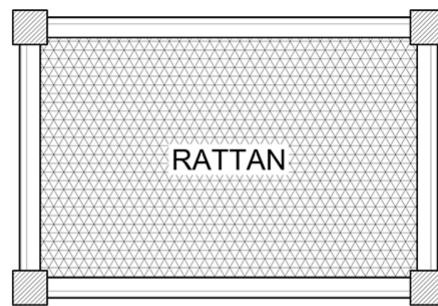

# Melissa Side Table

---

Shown in: **WOB**

SKU: **25838**

Size: **26W x 18D x 31H in**

## Overview

---

Expand display and storage space while adding a quaint décor element to a vintage-inspired space. Built from solid mahogany, the Melissa Side Table provides drawer storage as well as display space on two open shelves. This piece is offered with a vast array of finish and distress options to create a truly custom design.

**TOP VIEW**

**SHELF VIEW**

**FRONT VIEW**

**SIDE VIEW**