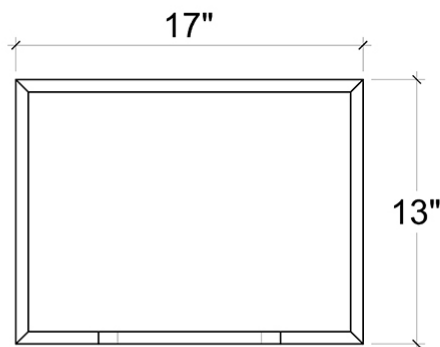

BRAMBLE

PRODUCT TEARSHEET

Eton 2 Drawer Side Table w/ Pull Out Shelf

Shown in: **FRS**

SKU: **23873**

Size: **17W x 13D x 27H in**

Overview

A tray-style tabletop and pull-out shelf add character and functionality to the Eton 2-Drawer Side Table. Ideal for the living area, this table features solid mahogany with a pair of dovetail drawers that create a lower shelf for elegant display. This piece is offered with a vast array of finish and distress options to create a truly custom design.

TOP VIEW

FRONT VIEW

SIDE VIEW

Visual Highlights

Technical Specification

Dimensions	17W x 13D x 27H in	CBM	0.13
Number of Packages	1	Cubic Feet	4.59 ft³
Package 1 Dimensions	19.7 x 15.7 x 32.7 in	Package 1 Weight	28.66 lbs
Package Weight Total	28.66 lbs	Net Weight	18.74 lbs
Material	Mahogany	Best Seller	