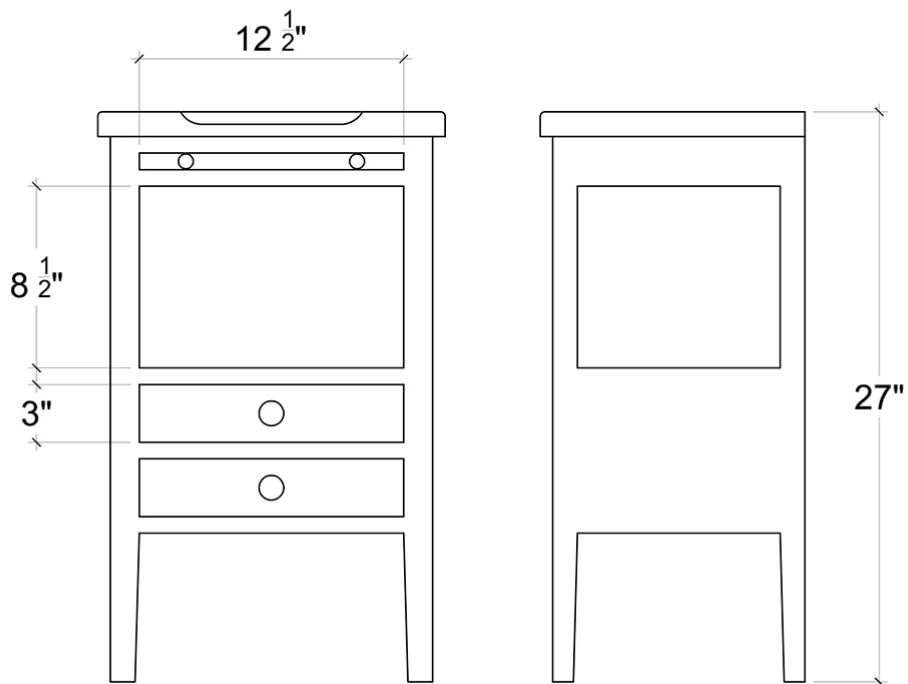

BRAMBLE

PRODUCT TEARSHEET

Eton 2 Drawer Side Table w/ Pull Out Shelf

Shown in: **FRS**

SKU: **23873**

Size: **17W x 13D x 27H in**

Overview

A tray-style tabletop and pull-out shelf add character and functionality to the Eton 2-Drawer Side Table. Ideal for the living area, this table features solid mahogany with a pair of dovetail drawers that create a lower shelf for elegant display. This piece is offered with a vast array of finish and distress options to create a truly custom design.

TOP VIEW

FRONT VIEW

SIDE VIEW

Visual Highlights

Technical Specification

Dimensions	17W x 13D x 27H in	CBM	0.13
Number of Packages	1	Cubic Feet	4.59 ft³
Package 1 Dimensions	19.7 x 15.7 x 32.7 in	Package 1 Weight	28.66 lbs
Package Weight Total	28.66 lbs	Net Weight	18.74 lbs
Material	Mahogany	Best Seller	