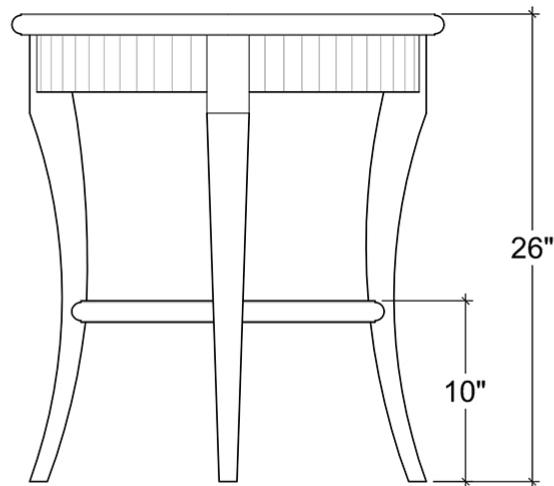

Overview

Offer chic, rustic accenting anywhere in the room with this convenient Bradley Round Side Table. Designed with curving tapered legs and a sensible shape, this charming table is ideal for nearly every indoor setting. This piece is offered with a vast array of finish and distress options to create a truly custom design.

FRONT VIEW