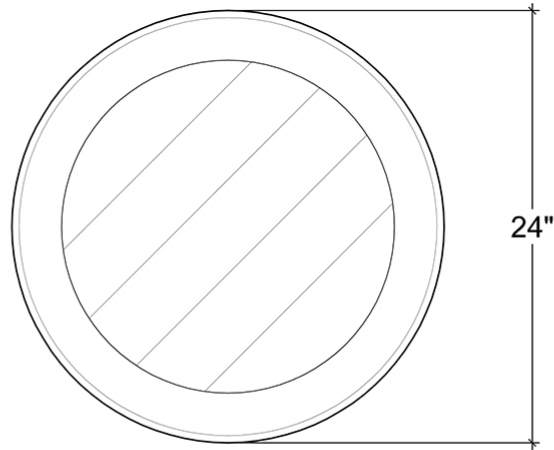

# Bradley Round Side Table

---

Shown in: **WHD**

SKU: **23539**

Size: **24W x 24D x 26H in**

## Overview

---

Offer chic, rustic accenting anywhere in the room with this convenient Bradley Round Side Table. Designed with curving tapered legs and a sensible shape, this charming table is ideal for nearly every indoor setting. This piece is offered with a vast array of finish and distress options to create a truly custom design.

## Technical Specification

---

Dimensions	<b>24W x 24D x 26H in</b>	CBM	<b>0.31</b>
Number of Packages	<b>1</b>	Cubic Feet	<b>10.95 ft<sup>3</sup></b>
Package 1 Dimensions	<b>27.2 x 27.2 x 31.5 in</b>	Package 1 Weight	<b>37.48 lbs</b>
Package Weight Total	<b>37.48 lbs</b>	Net Weight	<b>26.46 lbs</b>
Material	<b>Mahogany</b>	<b>Best Seller</b>	