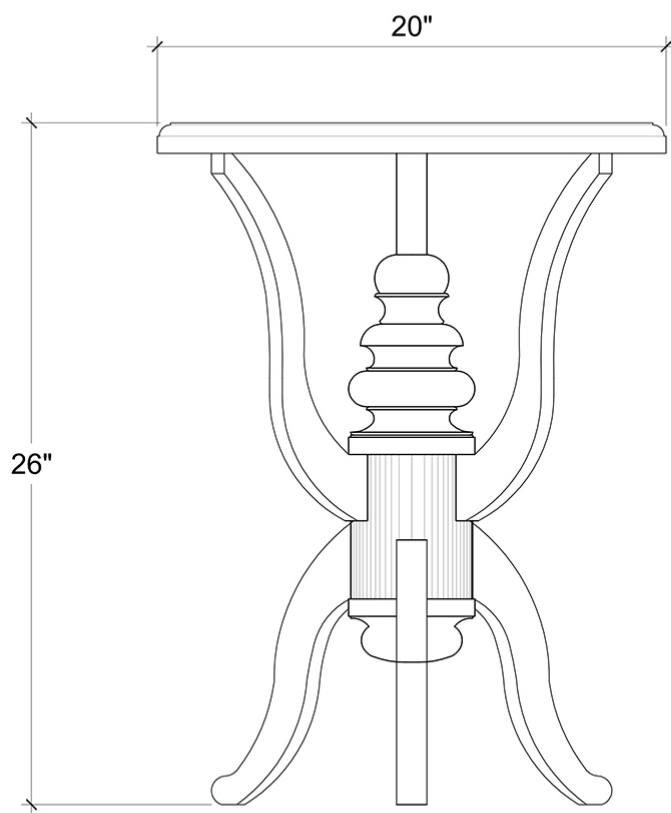

BRAMBLE

PRODUCT TEARSHEET

Darby Side Table

Shown in: **DEB**

SKU: **10610**

Size: **20W x 20D x 26H in**

Overview

Beautifully traditional, the eye-catching Darby Side Table is a fabulous addition to the living area or library. Offering solid mahogany construction, this table features gorgeous curves and a turned-style center post. This piece is offered with a vast array of finish and distress options to create a truly custom design.

FRONT VIEW

LEG POSITION

Visual Highlights

Technical Specification

Dimensions	20W x 20D x 26H in	CBM	0.22
Number of Packages	1	Cubic Feet	7.77 ft³
Package 1 Dimensions	22.8 x 22.8 x 31.9 in	Package 1 Weight	24.25 lbs
Package Weight Total	24.25 lbs	Net Weight	15.43 lbs
Material	Mahogany		