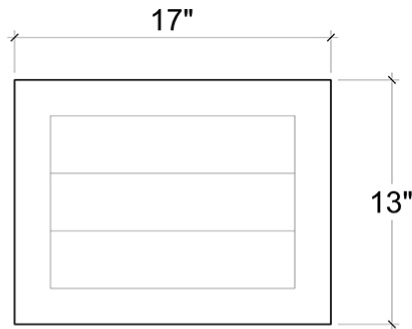

EST. *B* 1991

BRAMBLE

PRODUCT TEARSHEET

Bungalow Side Table

Shown in: **DRW**

SKU: **10597**

Size: **17W x 13D x 31H in**

Overview

The Bungalow Side Table is a classic piece with a simple, refined silhouette. Ideal for a hallway or living area, this solid mahogany table features a single storage drawer with a lower shelf and tapering legs. This piece is offered with a vast array of finish and distress options to create a truly custom design.

TOP VIEW

FRONT VIEW

SIDE VIEW

Visual Highlights

Technical Specification

Dimensions	17W x 13D x 31H in	CBM	0.16
Number of Packages	1	Cubic Feet	5.65 ft³
Package 1 Dimensions	18.9 x 15 x 34.3 in	Package 1 Weight	26.46 lbs
Package Weight Total	26.46 lbs	Net Weight	17.64 lbs
Material	Mahogany		