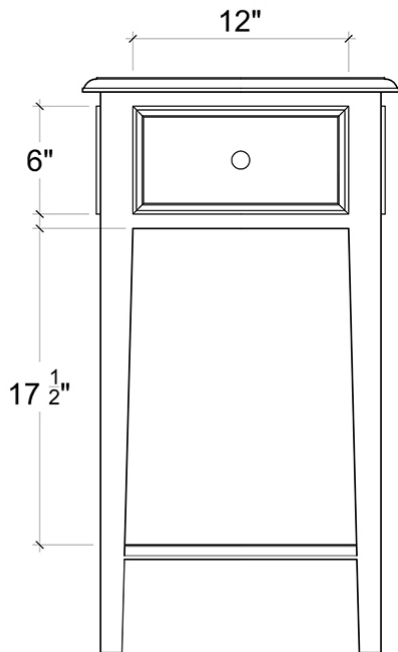

EST. *B* 1991

BRAMBLE

PRODUCT TEARSHEET

Bungalow Side Table

Shown in: **DRW**

SKU: **10597**

Size: **17W x 13D x 31H in**

Overview

The Bungalow Side Table is a classic piece with a simple, refined silhouette. Ideal for a hallway or living area, this solid mahogany table features a single storage drawer with a lower shelf and tapering legs. This piece is offered with a vast array of finish and distress options to create a truly custom design.

TOP VIEW

FRONT VIEW

SIDE VIEW

Visual Highlights

Technical Specification

Dimensions	17W x 13D x 31H in	CBM	0.16
Number of Packages	1	Cubic Feet	5.65 ft³
Package 1 Dimensions	18.9 x 15 x 34.3 in	Package 1 Weight	26.46 lbs
Package Weight Total	26.46 lbs	Net Weight	17.64 lbs
Material	Mahogany		