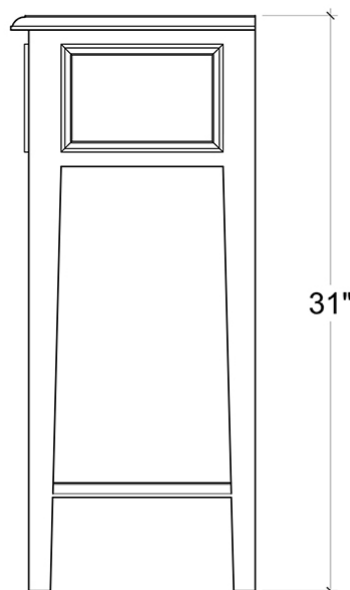

EST. *B* 1991

BRAMBLE

PRODUCT TEARSHEET

Bungalow Side Table

Shown in: **DRW**

SKU: **10597**

Size: **17W x 13D x 31H in**

Overview

The Bungalow Side Table is a classic piece with a simple, refined silhouette. Ideal for a hallway or living area, this solid mahogany table features a single storage drawer with a lower shelf and tapering legs. This piece is offered with a vast array of finish and distress options to create a truly custom design.

TOP VIEW

FRONT VIEW

SIDE VIEW

Visual Highlights

Technical Specification

Dimensions	17W x 13D x 31H in	CBM	0.16
Number of Packages	1	Cubic Feet	5.65 ft³
Package 1 Dimensions	18.9 x 15 x 34.3 in	Package 1 Weight	26.46 lbs
Package Weight Total	26.46 lbs	Net Weight	17.64 lbs
Material	Mahogany		