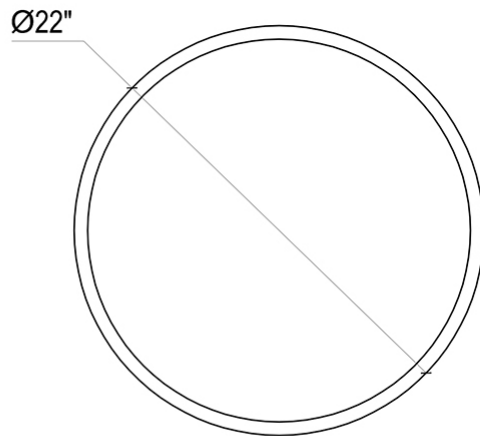

BRAMBLE

PRODUCT TEARSHEET

Parsons Round Nesting Tables

Shown in: **WHD**

SKU: **25464**

Size: **22W x 22D x 28H in**

Overview

The Parsons Round Nesting Tables set bring a convenient space-saving solution to serving and displaying. Made from solid mahogany, its artful accents include circular crossbars and ornately shaped legs. This piece is offered with a vast array of finish and distress options to create a truly custom design.

TOP VIEW

TOP VIEW

FRONT VIEW

Visual Highlights

Technical Specification

Dimensions	22W x 22D x 28H in	CBM	0.27
Number of Packages	1	Cubic Feet	9.54 ft³
Package 1 Dimensions	24.8 x 24.8 x 33.5 in	Package 1 Weight	28.66 lbs
Package Weight Total	28.66 lbs	Net Weight	25.35 lbs
Material	Mahogany	Best Seller	