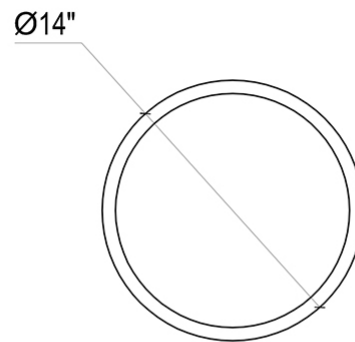

BRAMBLE

PRODUCT TEARSHEET

Parsons Round Nesting Tables

Shown in: **WHD**

SKU: **25464**

Size: **22W x 22D x 28H in**

Overview

The Parsons Round Nesting Tables set bring a convenient space-saving solution to serving and displaying. Made from solid mahogany, its artful accents include circular crossbars and ornately shaped legs. This piece is offered with a vast array of finish and distress options to create a truly custom design.

TOP VIEW

TOP VIEW

FRONT VIEW

Visual Highlights

Technical Specification

Dimensions	22W x 22D x 28H in	CBM	0.27
Number of Packages	1	Cubic Feet	9.54 ft³
Package 1 Dimensions	24.8 x 24.8 x 33.5 in	Package 1 Weight	28.66 lbs
Package Weight Total	28.66 lbs	Net Weight	25.35 lbs
Material	Mahogany	Best Seller	