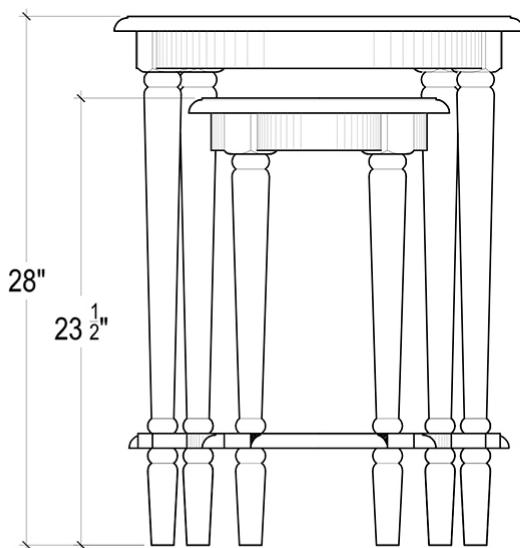

BRAMBLE

PRODUCT TEARSHEET

Parsons Round Nesting Tables

Shown in: **WHD**

SKU: **25464**

Size: **22W x 22D x 28H in**

Overview

The Parsons Round Nesting Tables set bring a convenient space-saving solution to serving and displaying. Made from solid mahogany, its artful accents include circular crossbars and ornately shaped legs. This piece is offered with a vast array of finish and distress options to create a truly custom design.

TOP VIEW

TOP VIEW

FRONT VIEW

Visual Highlights

Technical Specification

Dimensions	22W x 22D x 28H in	CBM	0.27
Number of Packages	1	Cubic Feet	9.54 ft³
Package 1 Dimensions	24.8 x 24.8 x 33.5 in	Package 1 Weight	28.66 lbs
Package Weight Total	28.66 lbs	Net Weight	25.35 lbs
Material	Mahogany	Best Seller	