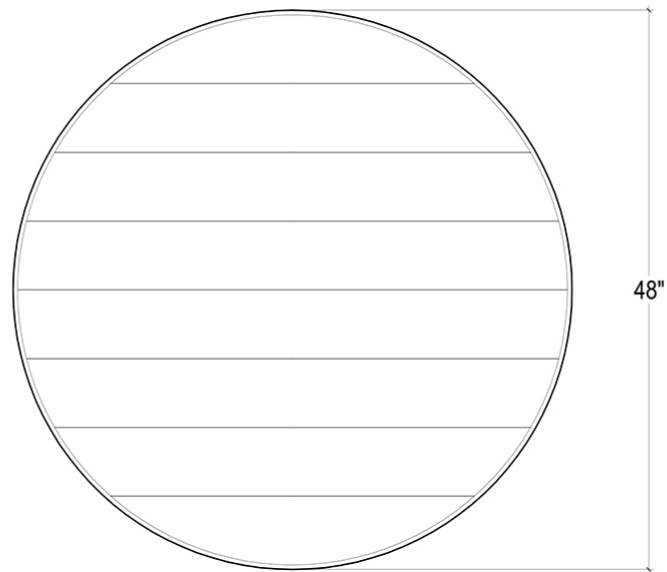

BRAMBLE

PRODUCT TEARSHEET

Gloucester Dining Table 48"

Shown in: **LBU DRW LDT**

SKU: **26120**

Size: **48W x 48D x 30H in**

Overview

The Gloucester 4' Dining Table is an ideal choice for compact dining nooks or spaces. Reflecting a classic pedestal design with ornate detailing, it's crafted from solid mahogany. This piece is offered with a vast array of finish and distress options to create a truly custom design.

TOP VIEW

FRONT VIEW

Visual Highlights

Technical Specification

Dimensions	48W x 48D x 30H in	CBM	0.58
Number of Packages	2	Cubic Feet	20.48 ft³
Package 1 Dimensions	51.2 x 51.2 x 9.1 in	Package 1 Weight	59.59 lbs
Package 2 Dimensions	26.8 x 26.8 x 34.3 in	Package 2 Weight	61.66 lbs
Package Weight Total	121.25 lbs	Net Weight	110.23 lbs
Material	Mahogany	Best Seller	