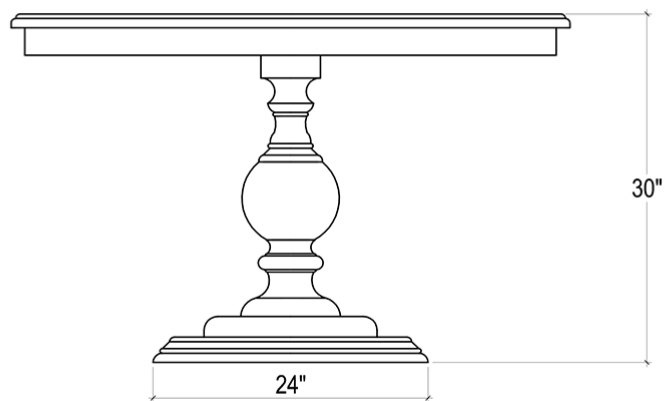

BRAMBLE

PRODUCT TEARSHEET

Gloucester Dining Table 48"

Shown in: **LBU DRW LDT**

SKU: **26120**

Size: **48W x 48D x 30H in**

Overview

The Gloucester 4' Dining Table is an ideal choice for compact dining nooks or spaces. Reflecting a classic pedestal design with ornate detailing, it's crafted from solid mahogany. This piece is offered with a vast array of finish and distress options to create a truly custom design.

TOP VIEW

FRONT VIEW

Visual Highlights

Technical Specification

Dimensions	48W x 48D x 30H in	CBM	0.58
Number of Packages	2	Cubic Feet	20.48 ft³
Package 1 Dimensions	51.2 x 51.2 x 9.1 in	Package 1 Weight	59.59 lbs
Package 2 Dimensions	26.8 x 26.8 x 34.3 in	Package 2 Weight	61.66 lbs
Package Weight Total	121.25 lbs	Net Weight	110.23 lbs
Material	Mahogany	Best Seller	