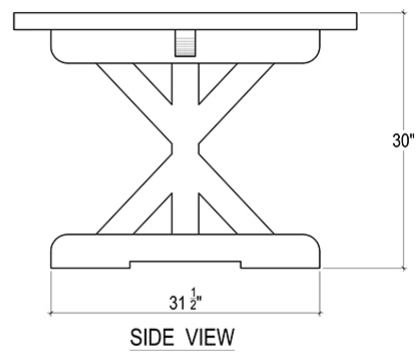

EST. *B* 1991

BRAMBLE

PRODUCT TEARSHEET

Riverwalk Dining Table 72"

Shown in: **FRW**

SKU: **26069**

Size: **72W x 40D x 30H in**

Overview

Visual Highlights

Technical Specification

Dimensions	72W x 40D x 30H in	CBM	0.72
Number of Packages	3	Cubic Feet	25.43 ft³
Package 1 Dimensions	75.2 x 42.5 x 10.6 in	Package 1 Weight	104.63 lbs
Package 2 Dimensions	5.5 x 62 x 32.7 in	Package 2 Weight	34.39 lbs
Package 3 Dimensions	34.6 x 14.2 x 33.5 in	Package 3 Weight	50.6 lbs
		Net Weight	178.57 lbs
Package Weight Total 189.6 lbs			
Material	Mahogany	Best Seller	