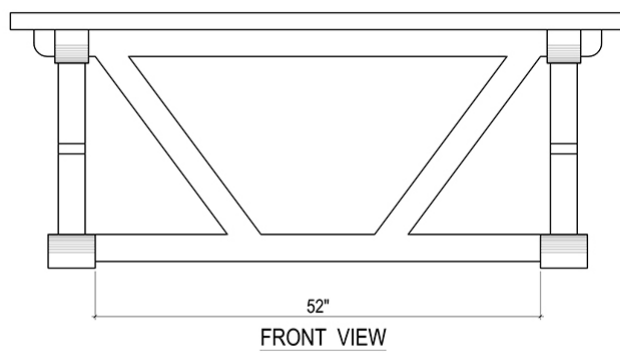

EST. *B* 1991

BRAMBLE

PRODUCT TEARSHEET

Riverwalk Dining Table 72"

Shown in: **FRW**

SKU: **26069**

Size: **72W x 40D x 30H in**

Overview

Visual Highlights

Technical Specification

Dimensions	72W x 40D x 30H in	CBM	0.72
Number of Packages	3	Cubic Feet	25.43 ft³
Package 1 Dimensions	75.2 x 42.5 x 10.6 in	Package 1 Weight	104.63 lbs
Package 2 Dimensions	5.5 x 62 x 32.7 in	Package 2 Weight	34.39 lbs
Package 3 Dimensions	34.6 x 14.2 x 33.5 in	Package 3 Weight	50.6 lbs
		Net Weight	178.57 lbs
Package Weight Total 189.6 lbs			
Material	Mahogany	Best Seller	