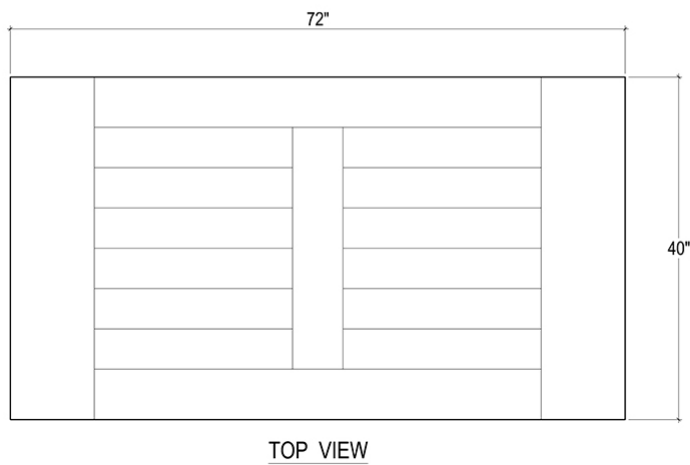

EST. *B* 1991

BRAMBLE

PRODUCT TEARSHEET

Riverwalk Dining Table 72"

Shown in: **FRW**

SKU: **26069**

Size: **72W x 40D x 30H in**

Overview

With a solid mahogany build and a design aesthetic reflecting a fun urban-industrial motif, the 6' Riverwalk Dining Table works perfectly in a vintage-inspired room decor. This piece is offered with a vast array of finish and distress options to create a truly custom design.

Visual Highlights

Technical Specification

Dimensions	72W x 40D x 30H in	CBM	0.72
Number of Packages	3	Cubic Feet	25.43 ft³
Package 1 Dimensions	75.2 x 42.5 x 10.6 in	Package 1 Weight	104.63 lbs
Package 2 Dimensions	5.5 x 62 x 32.7 in	Package 2 Weight	34.39 lbs
Package 3 Dimensions	34.6 x 14.2 x 33.5 in	Package 3 Weight	50.6 lbs
		Net Weight	178.57 lbs
Package Weight Total 189.6 lbs			
Material	Mahogany	Best Seller	