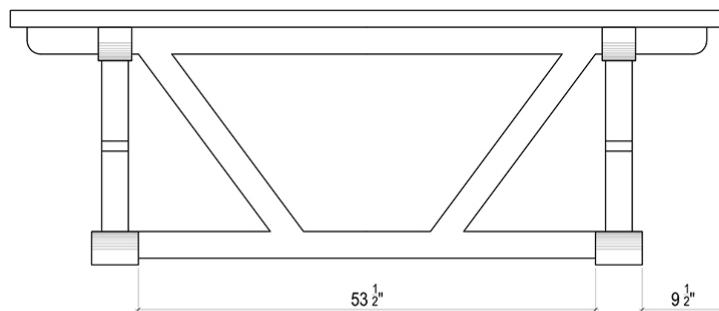

BRAMBLE

PRODUCT TEARSHEET

Riverwalk Dining Table 84"

Shown in: **GCH**

SKU: **26068**

Size: **84W x 40D x 30H in**

Overview

Bring the fun appeal of urban-industrial décor to a casual space. The 7' Riverwalk Dining Table offers the quality of solid mahogany and the quaint look of old-style design. This piece is offered with a vast array of finish and distress options to create a truly custom design.

TOP VIEW

FRONT VIEW

SIDE VIEW

Visual Highlights

Technical Specification

| | | | |
|----------------------|------------------------------|--------------------|-----------------------------|
| Dimensions | 84W x 40D x 30H in | CBM | 0.67 |
| Number of Packages | 3 | Cubic Feet | 23.66 ft³ |
| Package 1 Dimensions | 87 x 42.5 x 10.6 in | Package 1 Weight | 135.36 lbs |
| Package 2 Dimensions | 5.5 x 62 x 32.7 in | Package 2 Weight | 38.45 lbs |
| Package 3 Dimensions | 34.6 x 14.2 x 33.5 in | Package 3 Weight | 56.57 lbs |
| | | Net Weight | 205.03 lbs |
| Package Weight Total | 230.38 lbs | | |
| Material | Mahogany | Best Seller | |