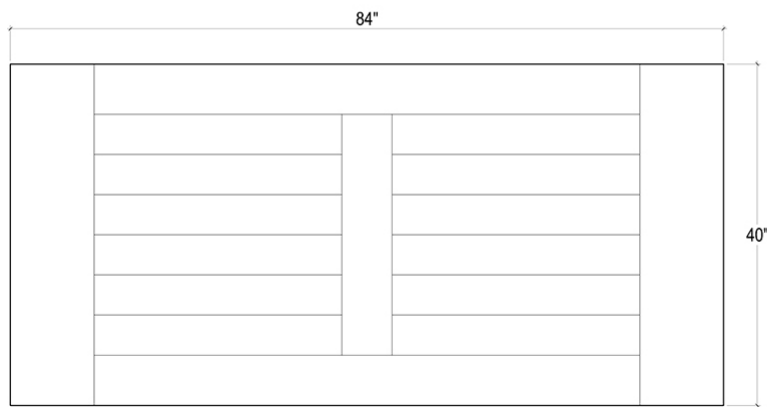

BRAMBLE

PRODUCT TEARSHEET

Riverwalk Dining Table 84"

Shown in: **GCH**

SKU: **26068**

Size: **84W x 40D x 30H in**

Overview

Bring the fun appeal of urban-industrial décor to a casual space. The 7' Riverwalk Dining Table offers the quality of solid mahogany and the quaint look of old-style design. This piece is offered with a vast array of finish and distress options to create a truly custom design.

TOP VIEW

FRONT VIEW

SIDE VIEW

Visual Highlights

Technical Specification

| | | | |
|----------------------|------------------------------|--------------------|-----------------------------|
| Dimensions | 84W x 40D x 30H in | CBM | 0.67 |
| Number of Packages | 3 | Cubic Feet | 23.66 ft³ |
| Package 1 Dimensions | 87 x 42.5 x 10.6 in | Package 1 Weight | 135.36 lbs |
| Package 2 Dimensions | 5.5 x 62 x 32.7 in | Package 2 Weight | 38.45 lbs |
| Package 3 Dimensions | 34.6 x 14.2 x 33.5 in | Package 3 Weight | 56.57 lbs |
| | | Net Weight | 205.03 lbs |
| Package Weight Total | 230.38 lbs | | |
| Material | Mahogany | Best Seller | |