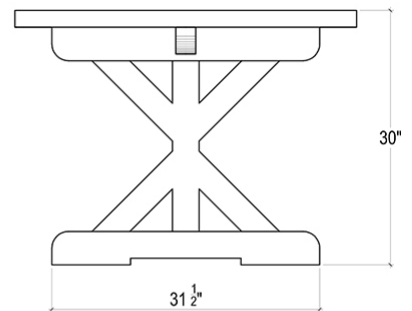

BRAMBLE

PRODUCT TEARSHEET

Riverwalk Dining Table 84"

Shown in: **GCH**

SKU: **26068**

Size: **84W x 40D x 30H in**

Overview

Bring the fun appeal of urban-industrial décor to a casual space. The 7' Riverwalk Dining Table offers the quality of solid mahogany and the quaint look of old-style design. This piece is offered with a vast array of finish and distress options to create a truly custom design.

TOP VIEW

FRONT VIEW

SIDE VIEW

Visual Highlights

Technical Specification

| | | | |
|----------------------|------------------------------|--------------------|-----------------------------|
| Dimensions | 84W x 40D x 30H in | CBM | 0.67 |
| Number of Packages | 3 | Cubic Feet | 23.66 ft³ |
| Package 1 Dimensions | 87 x 42.5 x 10.6 in | Package 1 Weight | 135.36 lbs |
| Package 2 Dimensions | 5.5 x 62 x 32.7 in | Package 2 Weight | 38.45 lbs |
| Package 3 Dimensions | 34.6 x 14.2 x 33.5 in | Package 3 Weight | 56.57 lbs |
| | | Net Weight | 205.03 lbs |
| Package Weight Total | 230.38 lbs | | |
| Material | Mahogany | Best Seller | |