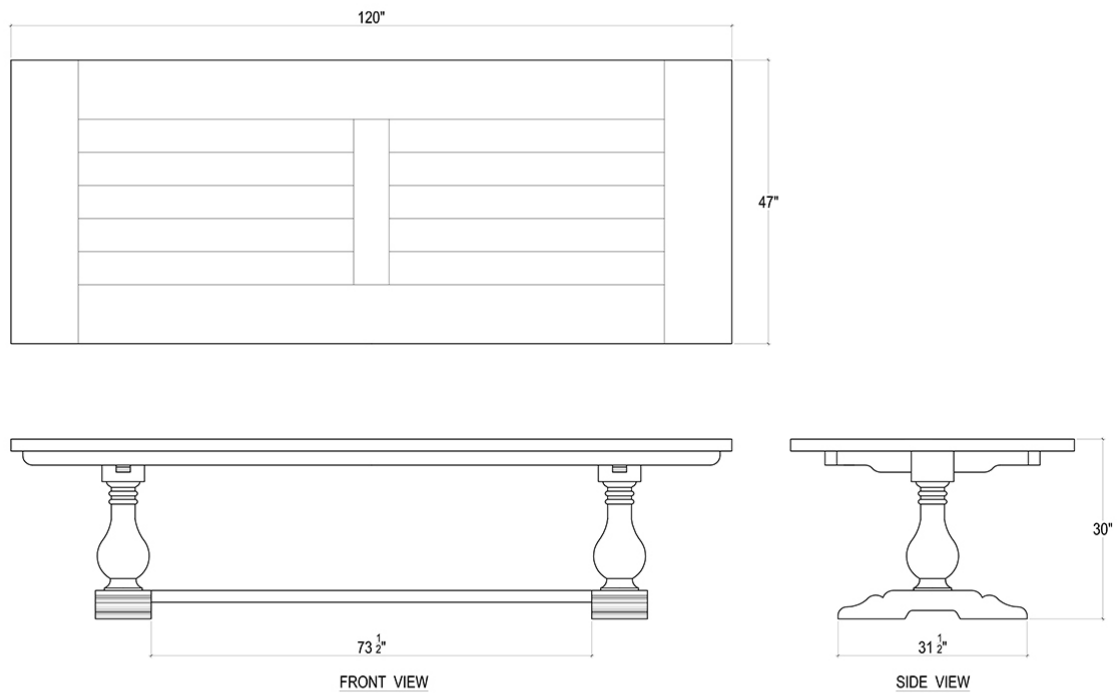

BRAMBLE

PRODUCT TEARSHEET

Trestle Dining Table 120"

Shown in: **CCA**

SKU: **25922**

Size: **120W x 47D x 30H in**

Overview

Elegant and tastefully crafted, the 10' Trestle Dining Table offers a traditional and timeless look. Its solid mahogany construction adds quality to a beautiful dining room focal point. This piece is offered with a vast array of finish and distress options to create a truly custom design.

Visual Highlights

Technical Specification

Dimensions	120W x 47D x 30H in	CBM	1.07
Number of Packages	2	Cubic Feet	37.79 ft³
Package 1 Dimensions	123.2 x 50.4 x 10.2 in	Package 1 Weight	188.67 lbs
Package 2 Dimensions	34.6 x 22 x 33.5 in	Package 2 Weight	75.88 lbs
Package Weight Total	264.55 lbs	Net Weight	246.92 lbs
Material	Mahogany	Best Seller	