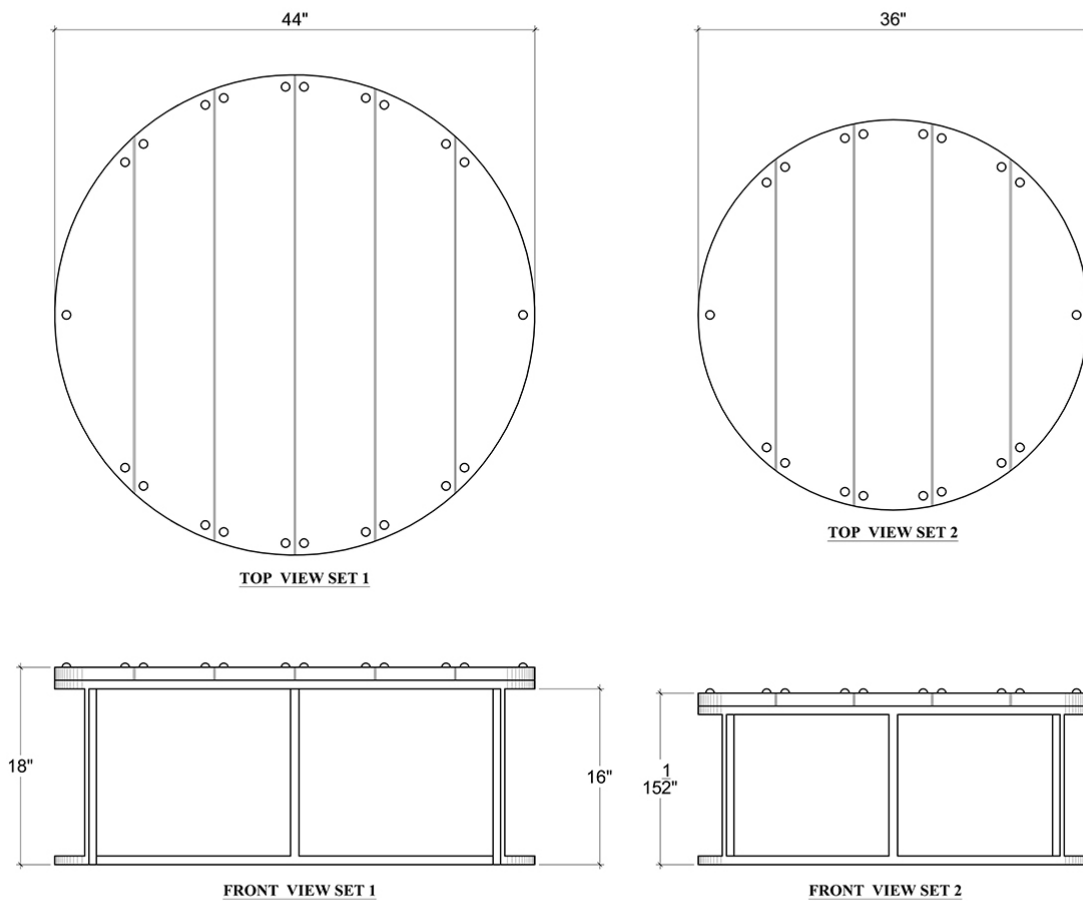

BRAMBLE

PRODUCT TEARSHEET

Paddington Round Coffee Tables w/ Planked Top

Shown in: **MID BLW**

SKU: **26586**

Size: **44W x 44D x 18H in**

Overview

A fabulous way to change up the look of a living room, the Paddington Nesting Round Coffee Tables can be display apart, together, or somewhere in between. Crafted with thick mahogany slats over the tabletop, iron framing adds character. This piece is offered with a vast array of finish and distress options to create a truly custom design.

Visual Highlights

Technical Specification

Dimensions	44W x 44D x 18H in	CBM	0.71
Number of Packages	1	Cubic Feet	25.07 ft³
Package 1 Dimensions	45.7 x 45.7 x 20.9 in	Net Weight	85.98 lbs
Package Weight Total 97 lbs			
Material	Rubber Wood, Steel		