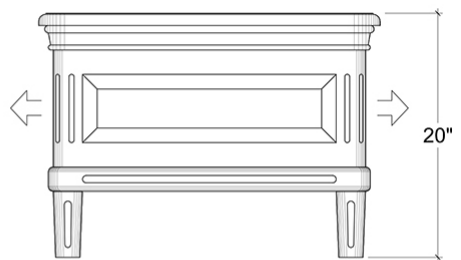

BRAMBLE

PRODUCT TEARSHEET

Hayward Coffee Table

Shown in: **HRW RGZE LDT**

SKU: **26560**

Size: **48W x 28D x 20H in**

Overview

Offer storage with casual style, the Hayward Coffee Table include a pair of charming baskets. A lovely addition to a relaxed or rustic living area, this coffee table is crafted in gorgeous solid mahogany. This piece is offered with a vast array of finish and distress options to create a truly custom design.

TOP VIEW

FRONT / REAR VIEW

SIDE VIEW

Visual Highlights

Technical Specification

Dimensions	48W x 28D x 20H in	CBM	0.53
Number of Packages	1	Cubic Feet	18.72 ft³
Package 1 Dimensions	51.2 x 30.7 x 25.2 in	Package 1 Weight	77.16 lbs
Package Weight Total	77.16 lbs	Net Weight	70.55 lbs
Material	Mahogany, Rattan Baskets		