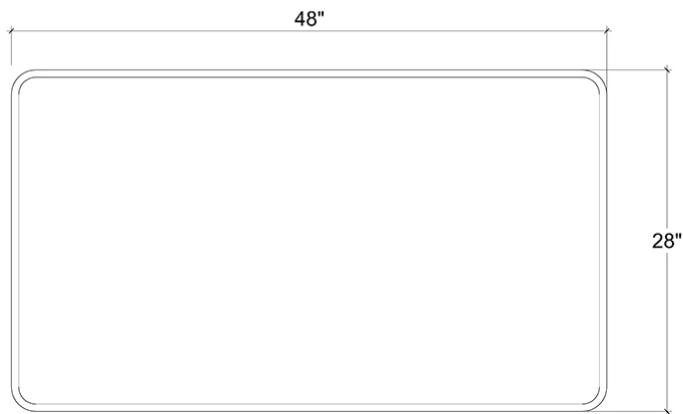

BRAMBLE

PRODUCT TEARSHEET

Hayward Coffee Table

Shown in: **HRW RGZE LDT**

SKU: **26560**

Size: **48W x 28D x 20H in**

Overview

Offer storage with casual style, the Hayward Coffee Table include a pair of charming baskets. A lovely addition to a relaxed or rustic living area, this coffee table is crafted in gorgeous solid mahogany. This piece is offered with a vast array of finish and distress options to create a truly custom design.

TOP VIEW

FRONT / REAR VIEW

SIDE VIEW

Visual Highlights

Technical Specification

Dimensions	48W x 28D x 20H in	CBM	0.53
Number of Packages	1	Cubic Feet	18.72 ft³
Package 1 Dimensions	51.2 x 30.7 x 25.2 in	Package 1 Weight	77.16 lbs
Package Weight Total	77.16 lbs	Net Weight	70.55 lbs
Material	Mahogany, Rattan Baskets		