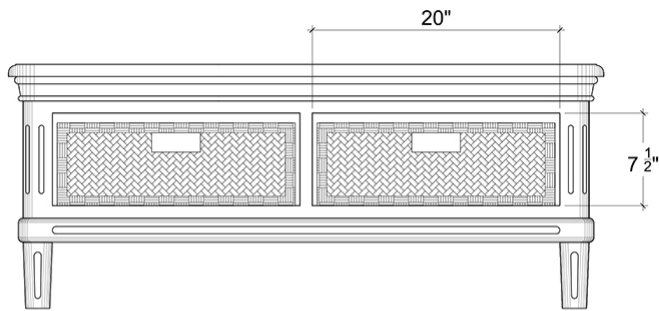

BRAMBLE

PRODUCT TEARSHEET

Hayward Coffee Table

Shown in: **HRW RGZE LDT**

SKU: **26560**

Size: **48W x 28D x 20H in**

Overview

Offer storage with casual style, the Hayward Coffee Table include a pair of charming baskets. A lovely addition to a relaxed or rustic living area, this coffee table is crafted in gorgeous solid mahogany. This piece is offered with a vast array of finish and distress options to create a truly custom design.

TOP VIEW

FRONT / REAR VIEW

SIDE VIEW

Visual Highlights

Technical Specification

Dimensions	48W x 28D x 20H in	CBM	0.53
Number of Packages	1	Cubic Feet	18.72 ft³
Package 1 Dimensions	51.2 x 30.7 x 25.2 in	Package 1 Weight	77.16 lbs
Package Weight Total	77.16 lbs	Net Weight	70.55 lbs
Material	Mahogany, Rattan Baskets		