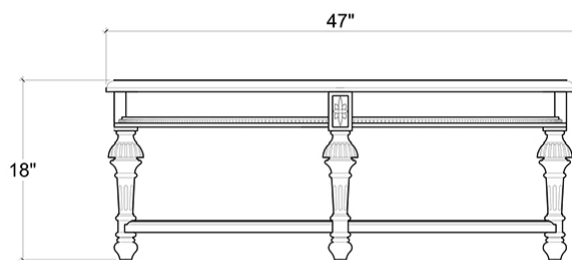

EST. *B* 1991

BRAMBLE

PRODUCT TEARSHEET

Louis Coffee Table

Shown in: **MAR**

SKU: **25920**

Size: **47W x 47D x 18H in**

Overview

TOP VIEW

SHELVE VIEW

FRONT VIEW

Visual Highlights

Technical Specification

Dimensions	47W x 47D x 18H in	CBM	0.81
Number of Packages	1	Cubic Feet	28.61 ft³
Package 1 Dimensions	50.4 x 50.4 x 23.6 in	Package 1 Weight	52.91 lbs
Package Weight Total	52.91 lbs	Net Weight	46.3 lbs
Material	Mahogany, Rattan		