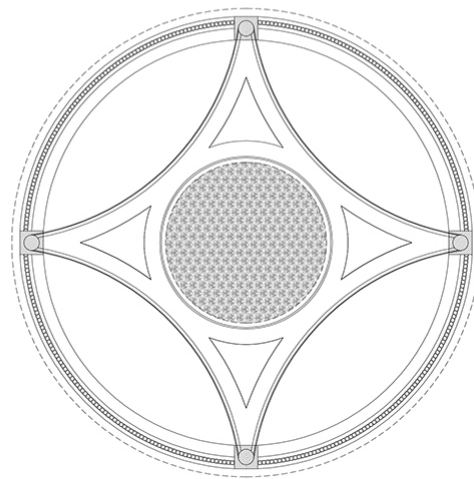

SHELVE VIEW