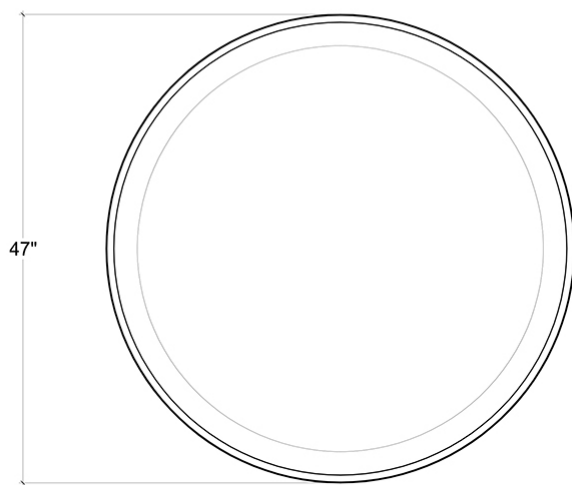

EST. *B* 1991

BRAMBLE

PRODUCT TEARSHEET

Louis Coffee Table

Shown in: **MAR**

SKU: **25920**

Size: **47W x 47D x 18H in**

Overview

TOP VIEW

SHELVE VIEW

FRONT VIEW

Visual Highlights

Technical Specification

Dimensions	47W x 47D x 18H in	CBM	0.81
Number of Packages	1	Cubic Feet	28.61 ft³
Package 1 Dimensions	50.4 x 50.4 x 23.6 in	Package 1 Weight	52.91 lbs
Package Weight Total	52.91 lbs	Net Weight	46.3 lbs
Material	Mahogany, Rattan		