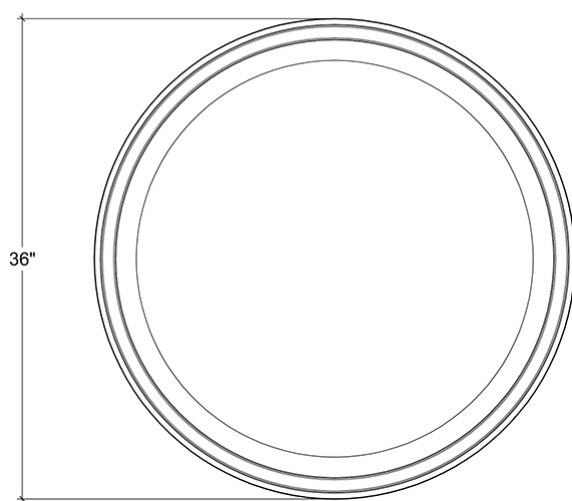

BRAMBLE

PRODUCT TEARSHEET

Montego Coffee Table Small

Shown in: **FOR FOR LDT**

SKU: **24272**

Size: **36W x 36D x 18H in**

Overview

Beautifully ornate legs and a shaped lower shelf add charming character to the small Montego Coffee Table. Crafted in solid mahogany, this table offers a lovely centerpiece for any traditional or rustic sitting area. This piece is offered with a vast array of finish and distress options to create a truly custom design.

TOP VIEW

SHELVE VIEW

FRONT VIEW

Visual Highlights

Technical Specification

Dimensions	36W x 36D x 18H in	CBM	0.49
Number of Packages	1	Cubic Feet	17.3 ft³
Package 1 Dimensions	39.4 x 39.4 x 23.6 in	Package 1 Weight	37.48 lbs
Package Weight Total	37.48 lbs	Net Weight	36.38 lbs
Material	Mahogany, Rattan		