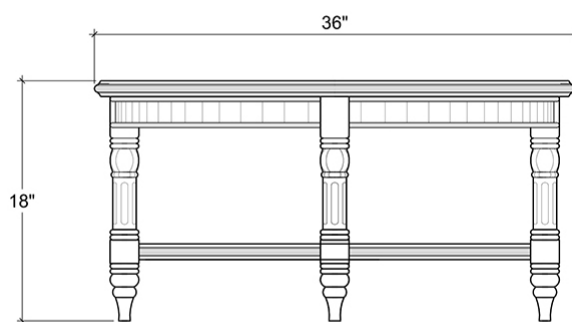

BRAMBLE

PRODUCT TEARSHEET

Montego Coffee Table Small

Shown in: **FOR FOR LDT**

SKU: **24272**

Size: **36W x 36D x 18H in**

Overview

Beautifully ornate legs and a shaped lower shelf add charming character to the small Montego Coffee Table. Crafted in solid mahogany, this table offers a lovely centerpiece for any traditional or rustic sitting area. This piece is offered with a vast array of finish and distress options to create a truly custom design.

TOP VIEW

SHELVE VIEW

FRONT VIEW

Visual Highlights

Technical Specification

Dimensions	36W x 36D x 18H in	CBM	0.49
Number of Packages	1	Cubic Feet	17.3 ft³
Package 1 Dimensions	39.4 x 39.4 x 23.6 in	Package 1 Weight	37.48 lbs
Package Weight Total	37.48 lbs	Net Weight	36.38 lbs
Material	Mahogany, Rattan		