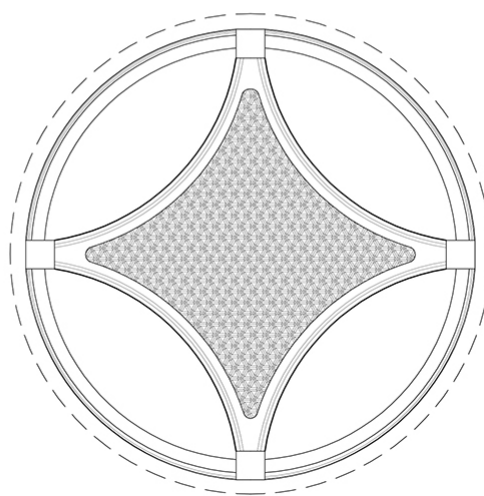

BRAMBLE

PRODUCT TEARSHEET

Montego Coffee Table Small

Shown in: **FOR FOR LDT**

SKU: **24272**

Size: **36W x 36D x 18H in**

Overview

Beautifully ornate legs and a shaped lower shelf add charming character to the small Montego Coffee Table. Crafted in solid mahogany, this table offers a lovely centerpiece for any traditional or rustic sitting area. This piece is offered with a vast array of finish and distress options to create a truly custom design.

TOP VIEW

SHELVE VIEW

FRONT VIEW

Visual Highlights

Technical Specification

Dimensions	36W x 36D x 18H in	CBM	0.49
Number of Packages	1	Cubic Feet	17.3 ft³
Package 1 Dimensions	39.4 x 39.4 x 23.6 in	Package 1 Weight	37.48 lbs
Package Weight Total	37.48 lbs	Net Weight	36.38 lbs
Material	Mahogany, Rattan		