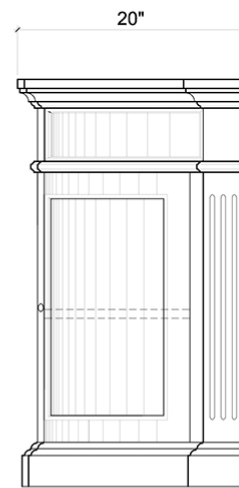

BRAMBLE

PRODUCT TEARSHEET

Roosevelt Oval Sideboard

Shown in: **DRW**

SKU: **24269**

Size: **63W x 20D x 36H in**

Overview

Introduce appealing curvature to the dining room with the exceptional Roosevelt Oval Sideboard. Adding four cabinets and two drawers to any room, this traditional sideboard features solid mahogany construction. This piece is offered with a vast array of finish and distress options to create a truly custom design.

TOP VIEW

FRONT VIEW

SIDE VIEW

Visual Highlights

Technical Specification

Dimensions	63W x 20D x 36H in	CBM	0.89
Number of Packages	1	Cubic Feet	31.43 ft³
Package 1 Dimensions	64.6 x 21.7 x 39 in	Package 1 Weight	132.28 lbs
Package Weight Total	132.28 lbs	Net Weight	115.74 lbs
Material	Mahogany		