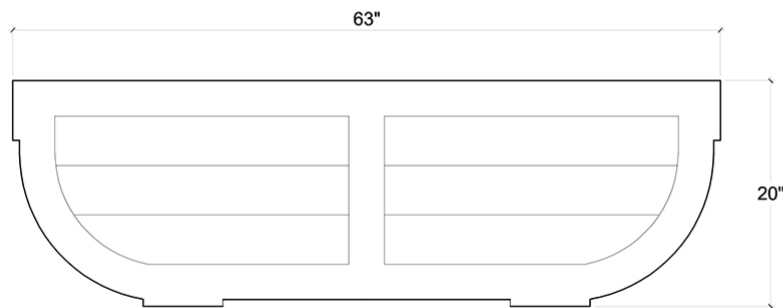

BRAMBLE

PRODUCT TEARSHEET

Roosevelt Oval Sideboard

Shown in: **DRW**

SKU: **24269**

Size: **63W x 20D x 36H in**

Overview

Introduce appealing curvature to the dining room with the exceptional Roosevelt Oval Sideboard. Adding four cabinets and two drawers to any room, this traditional sideboard features solid mahogany construction. This piece is offered with a vast array of finish and distress options to create a truly custom design.

TOP VIEW

FRONT VIEW

SIDE VIEW

Visual Highlights

Technical Specification

Dimensions	63W x 20D x 36H in	CBM	0.89
Number of Packages	1	Cubic Feet	31.43 ft³
Package 1 Dimensions	64.6 x 21.7 x 39 in	Package 1 Weight	132.28 lbs
Package Weight Total	132.28 lbs	Net Weight	115.74 lbs
Material	Mahogany		