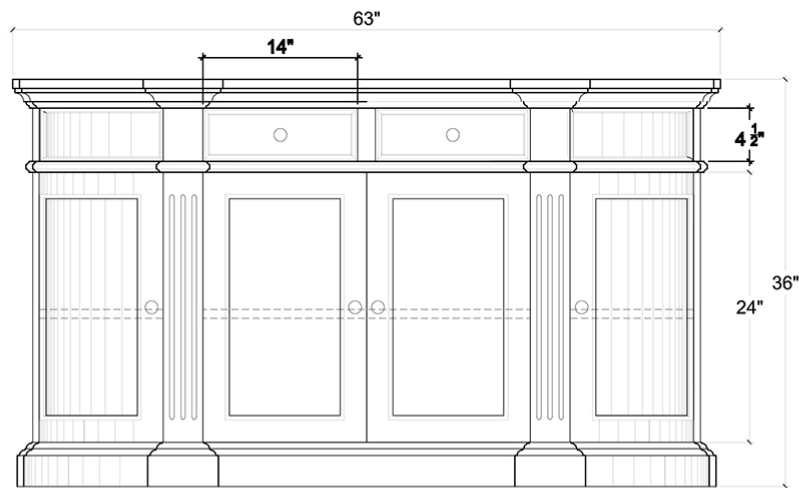

BRAMBLE

PRODUCT TEARSHEET

Roosevelt Oval Sideboard

Shown in: **DRW**

SKU: **24269**

Size: **63W x 20D x 36H in**

Overview

Introduce appealing curvature to the dining room with the exceptional Roosevelt Oval Sideboard. Adding four cabinets and two drawers to any room, this traditional sideboard features solid mahogany construction. This piece is offered with a vast array of finish and distress options to create a truly custom design.

TOP VIEW

FRONT VIEW

SIDE VIEW

Visual Highlights

Technical Specification

Dimensions	63W x 20D x 36H in	CBM	0.89
Number of Packages	1	Cubic Feet	31.43 ft³
Package 1 Dimensions	64.6 x 21.7 x 39 in	Package 1 Weight	132.28 lbs
Package Weight Total	132.28 lbs	Net Weight	115.74 lbs
Material	Mahogany		