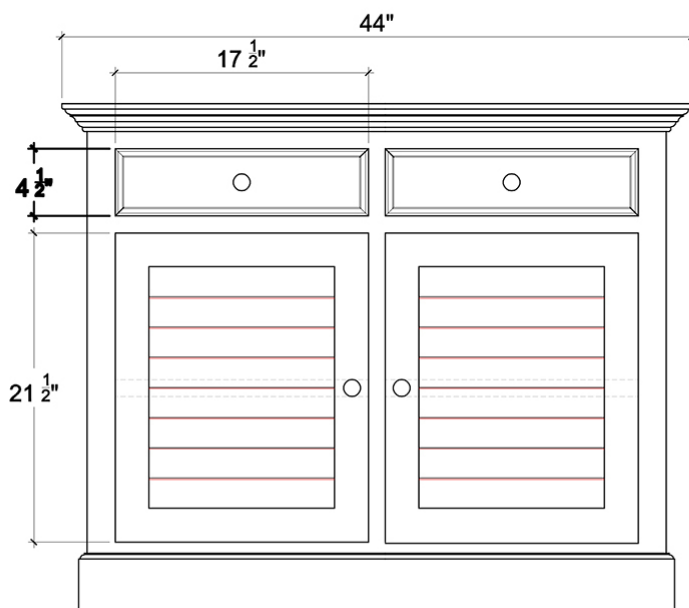

BRAMBLE

PRODUCT TEARSHEET

Shutter Narrow Sideboard

Shown in: **WHD**

SKU: **24155**

Size: **44W x 12D x 35H in**

Overview

Louvered doors add a casual sensibility to the Shutter Narrow Sideboard. A charming addition in the dining area or even the living room, this sideboard features solid mahogany construction and dovetail drawers. This piece is offered with a vast array of finish and distress options to create a truly custom design.

TOP VIEW

FRONT VIEW

SIDE VIEW

Visual Highlights

Technical Specification

Dimensions	44W x 12D x 35H in	CBM	0.4
Number of Packages	1	Cubic Feet	14.13 ft³
Package 1 Dimensions	47.6 x 15.4 x 40.9 in	Package 1 Weight	74.96 lbs
Package Weight Total	74.96 lbs	Net Weight	65.04 lbs
Material	Mahogany	Best Seller	