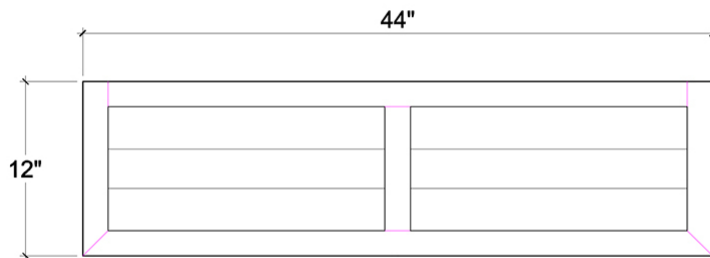

BRAMBLE

PRODUCT TEARSHEET

Shutter Narrow Sideboard

Shown in: **WHD**

SKU: **24155**

Size: **44W x 12D x 35H in**

Overview

Louvered doors add a casual sensibility to the Shutter Narrow Sideboard. A charming addition in the dining area or even the living room, this sideboard features solid mahogany construction and dovetail drawers. This piece is offered with a vast array of finish and distress options to create a truly custom design.

TOP VIEW

FRONT VIEW

SIDE VIEW

Visual Highlights

Technical Specification

Dimensions	44W x 12D x 35H in	CBM	0.4
Number of Packages	1	Cubic Feet	14.13 ft³
Package 1 Dimensions	47.6 x 15.4 x 40.9 in	Package 1 Weight	74.96 lbs
Package Weight Total	74.96 lbs	Net Weight	65.04 lbs
Material	Mahogany	Best Seller	