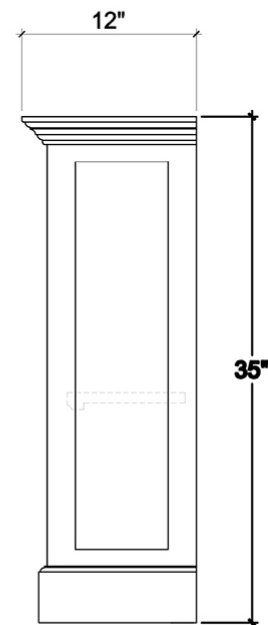

BRAMBLE

PRODUCT TEARSHEET

Shutter Narrow Sideboard

Shown in: **WHD**

SKU: **24155**

Size: **44W x 12D x 35H in**

Overview

Louvered doors add a casual sensibility to the Shutter Narrow Sideboard. A charming addition in the dining area or even the living room, this sideboard features solid mahogany construction and dovetail drawers. This piece is offered with a vast array of finish and distress options to create a truly custom design.

TOP VIEW

FRONT VIEW

SIDE VIEW

Visual Highlights

Technical Specification

Dimensions	44W x 12D x 35H in	CBM	0.4
Number of Packages	1	Cubic Feet	14.13 ft³
Package 1 Dimensions	47.6 x 15.4 x 40.9 in	Package 1 Weight	74.96 lbs
Package Weight Total	74.96 lbs	Net Weight	65.04 lbs
Material	Mahogany	Best Seller	