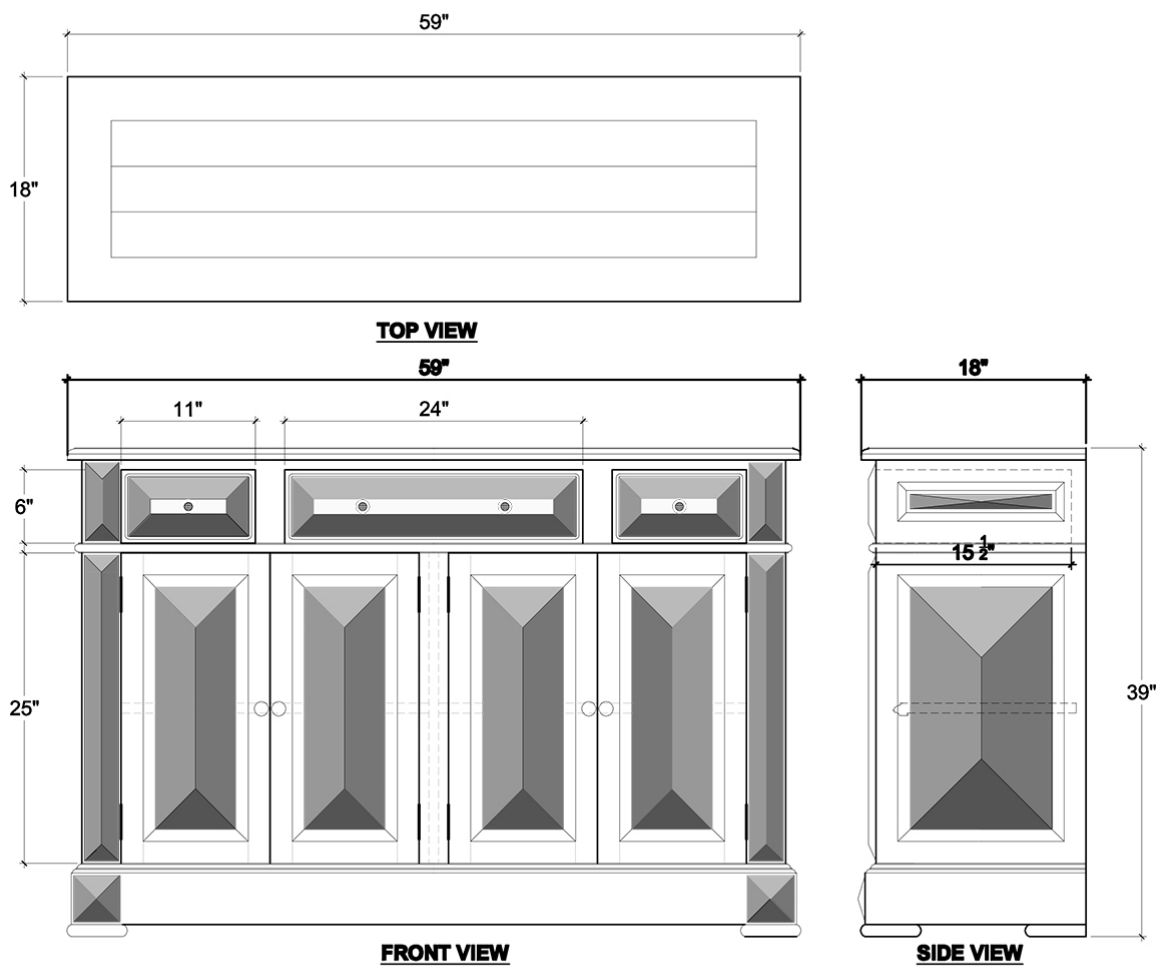

BRAMBLE

PRODUCT TEARSHEET

Roosevelt Paneled Sideboard

Shown in: **WHD LDT**

SKU: **24032**

Size: **59W x 18D x 39H in**

Overview

The Roosevelt Paneled Sideboard is a classic addition to the dining area, offering style and spacious storage. Featuring a pair of cabinets and plenty of drawer space, this sideboard includes solid wood construction with dovetail drawers. This piece is offered with a vast array of finish and distress options to create a truly custom design.

Visual Highlights

Technical Specification

Dimensions	59W x 18D x 39H in	CBM	0.82
Number of Packages	1	Cubic Feet	28.96 ft³
Package 1 Dimensions	62.2 x 21.3 x 44.9 in	Package 1 Weight	130.07 lbs
Package Weight Total	130.07 lbs	Net Weight	105.82 lbs
Material	Mahogany	Best Seller	