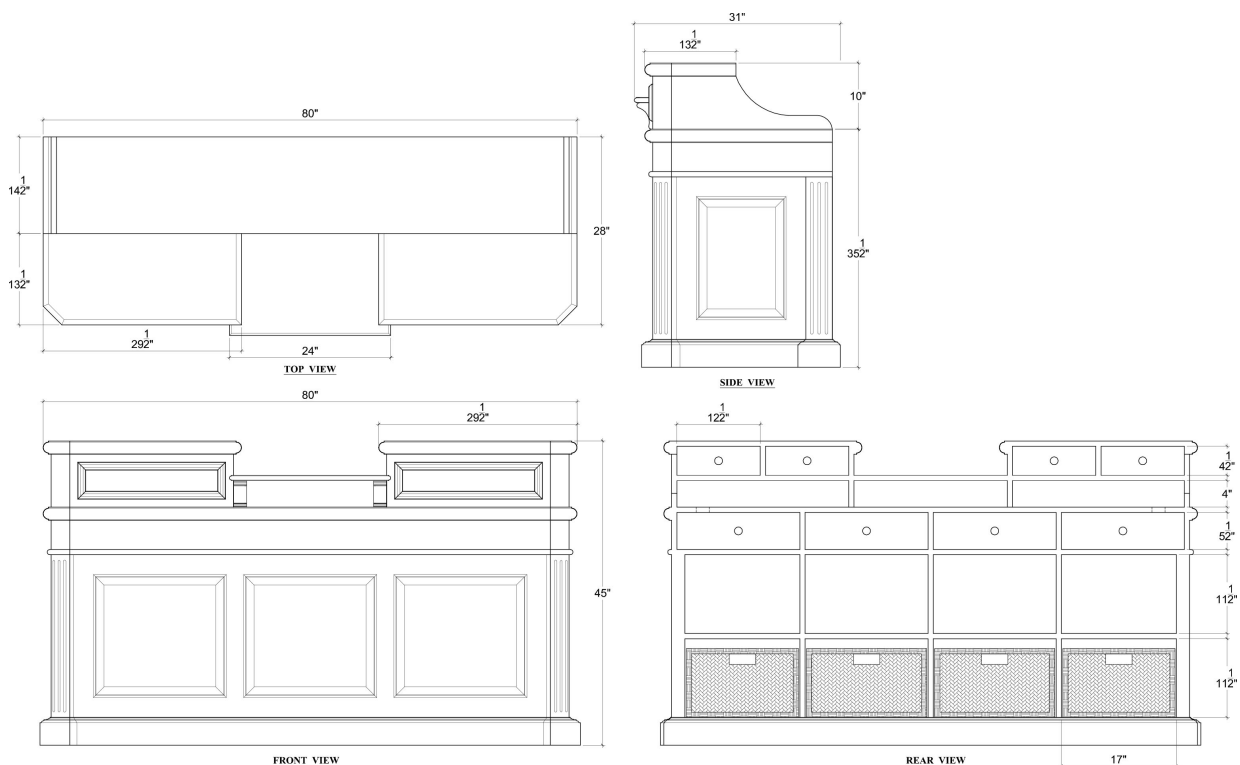

BRAMBLE

PRODUCT TEARSHEET

Ashton Service Counter w/ Rattan Basket

Shown in: **BBA**

SKU: **26594**

Size: **80W x 31D x 45H in**

Overview

The Ashton Service Counter with Rattan Baskets offers a stylish profile with plenty of storage on its back side. Built in beautiful solid mahogany wood, this service counter includes dovetail drawers and solid brass hardware. This piece is offered with a vast array of finish and distress options to create a truly custom design.

Visual Highlights

Technical Specification

Dimensions	80W x 31D x 45H in	CBM	2.06
Number of Packages	1	Cubic Feet	72.75 ft³
Package 1 Dimensions	81.1 x 32.3 x 48 in	Net Weight	302.03 lbs
Package Weight Total 330.69 lbs			
Material	Mahogany		