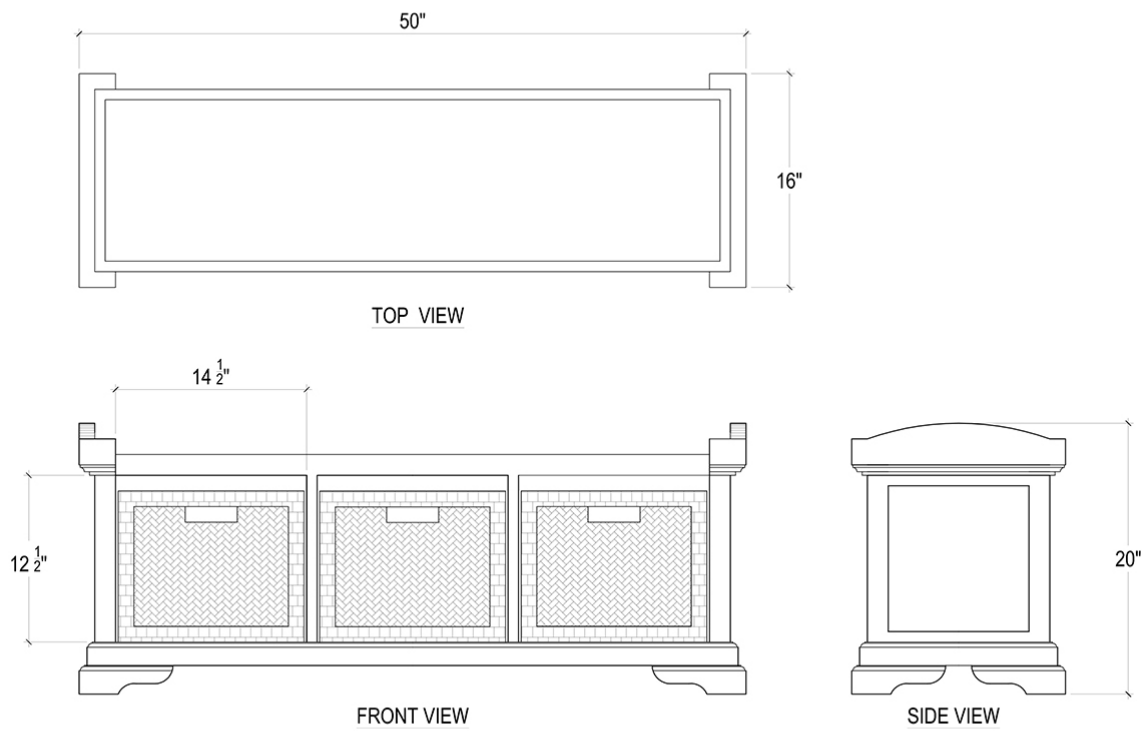

Overview

Featuring a fabric-covered, cushioned seat, the backless Homestead Bench includes three rattan baskets for easy storage in the entry, mudroom, or bedroom. This bench features solid mahogany wood construction and decorative feet and details. This piece is offered with a vast array of finish and distress options to create a truly custom design.