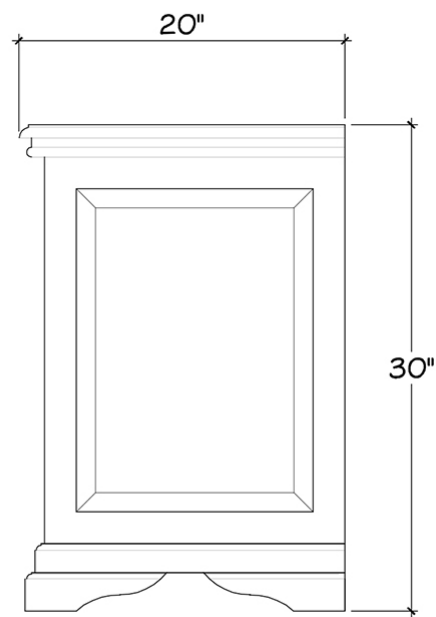

# Homestead Nightstand Large

---

Shown in: **BHD**

SKU: **23934**

Size: **26W x 20D x 30H in**

TOP VIEW

FRONT VIEW

SIDE VIEW

## Technical Specification

---

Dimensions	<b>26W x 20D x 30H in</b>	CBM	<b>0.32</b>
Number of Packages	<b>1</b>	Cubic Feet	<b>11.3 ft<sup>3</sup></b>
Package 1 Dimensions	<b>29.1 x 23.2 x 35.4 in</b>	Package 1 Weight	<b>65.04 lbs</b>
Package Weight Total	<b>65.04 lbs</b>	Net Weight	<b>59.52 lbs</b>
Material	<b>Mahogany</b>	<b>Best Seller</b>	