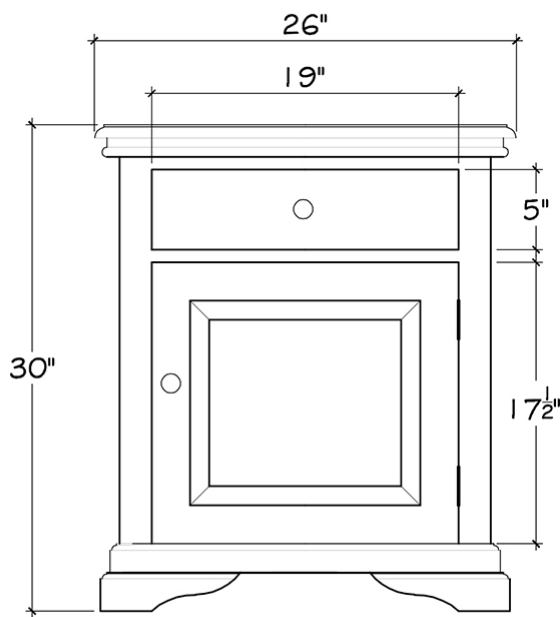

# Homestead Nightstand Large

---

Shown in: **BHD**

SKU: **23934**

Size: **26W x 20D x 30H in**

TOP VIEW

FRONT VIEW

SIDE VIEW

## Technical Specification

---

Dimensions	<b>26W x 20D x 30H in</b>	CBM	<b>0.32</b>
Number of Packages	<b>1</b>	Cubic Feet	<b>11.3 ft<sup>3</sup></b>
Package 1 Dimensions	<b>29.1 x 23.2 x 35.4 in</b>	Package 1 Weight	<b>65.04 lbs</b>
Package Weight Total	<b>65.04 lbs</b>	Net Weight	<b>59.52 lbs</b>
Material	<b>Mahogany</b>	<b>Best Seller</b>	