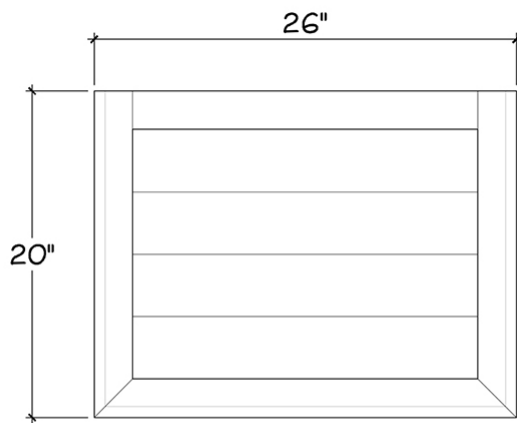

# Homestead Nightstand Large

---

Shown in: **BHD**

SKU: **23934**

Size: **26W x 20D x 30H in**

TOP VIEW

FRONT VIEW

SIDE VIEW

## Technical Specification

---

Dimensions	<b>26W x 20D x 30H in</b>	CBM	<b>0.32</b>
Number of Packages	<b>1</b>	Cubic Feet	<b>11.3 ft<sup>3</sup></b>
Package 1 Dimensions	<b>29.1 x 23.2 x 35.4 in</b>	Package 1 Weight	<b>65.04 lbs</b>
Package Weight Total	<b>65.04 lbs</b>	Net Weight	<b>59.52 lbs</b>
Material	<b>Mahogany</b>	<b>Best Seller</b>	