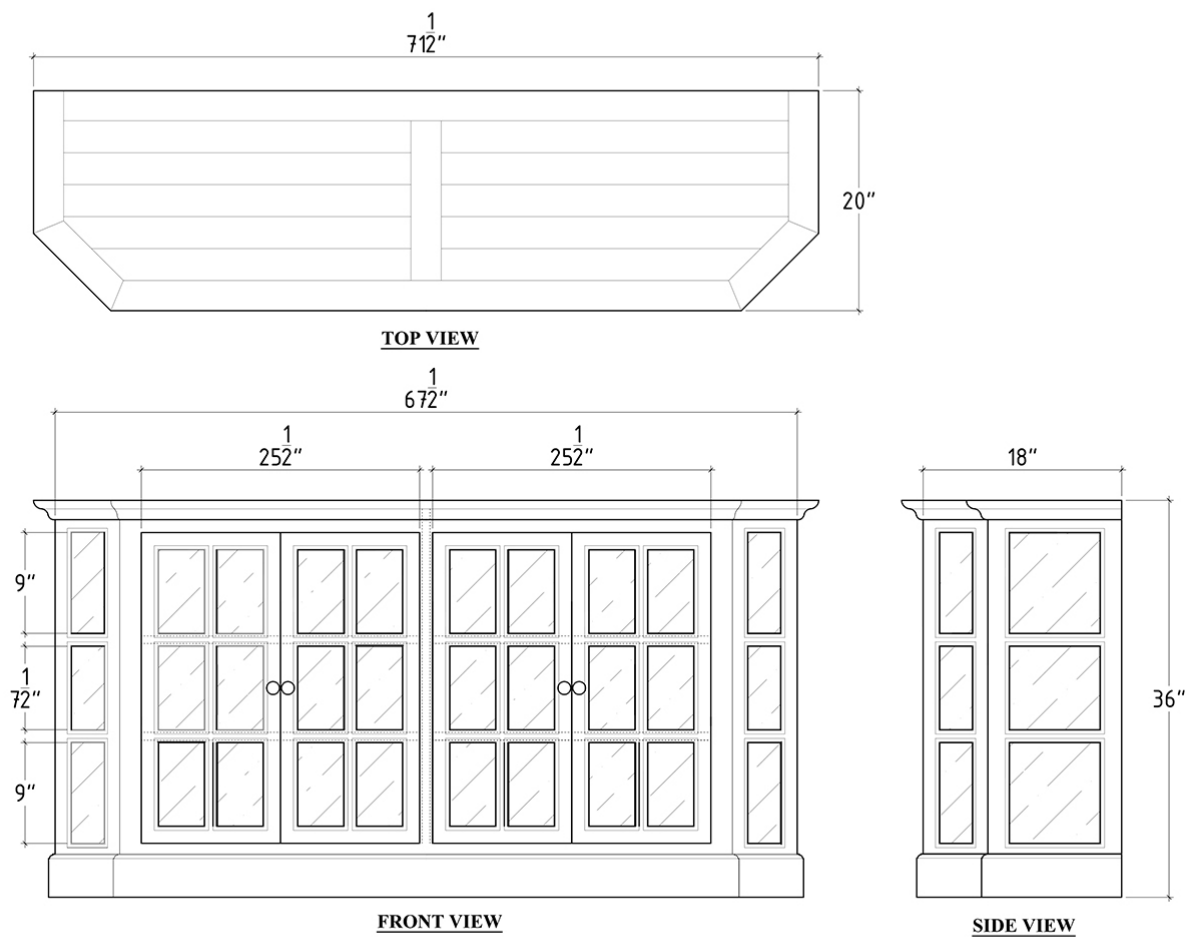

BRAMBLE

PRODUCT TEARSHEET

Cape Cod Media Console

Shown in: **HRW**

SKU: **25927**

Size: **72W x 20D x 36H in**

Overview

Capture cottage charm with elegant upgrades that make the Cape Cod Media Console suitable for a formal space. Built from solid mahogany and accented with beveled glass, its shelving is designed to accommodate electronic devices and accessories. This piece is offered with a vast array of finish and distress options to create a truly custom design.

Visual Highlights

Technical Specification

Dimensions	72W x 20D x 36H in	CBM	1.01
Number of Packages	1	Cubic Feet	35.67 ft³
Package 1 Dimensions	74.8 x 23.2 x 41.7 in	Package 1 Weight	185.19 lbs
Package Weight Total	185.19 lbs	Net Weight	165.35 lbs
Material	Mahogany		