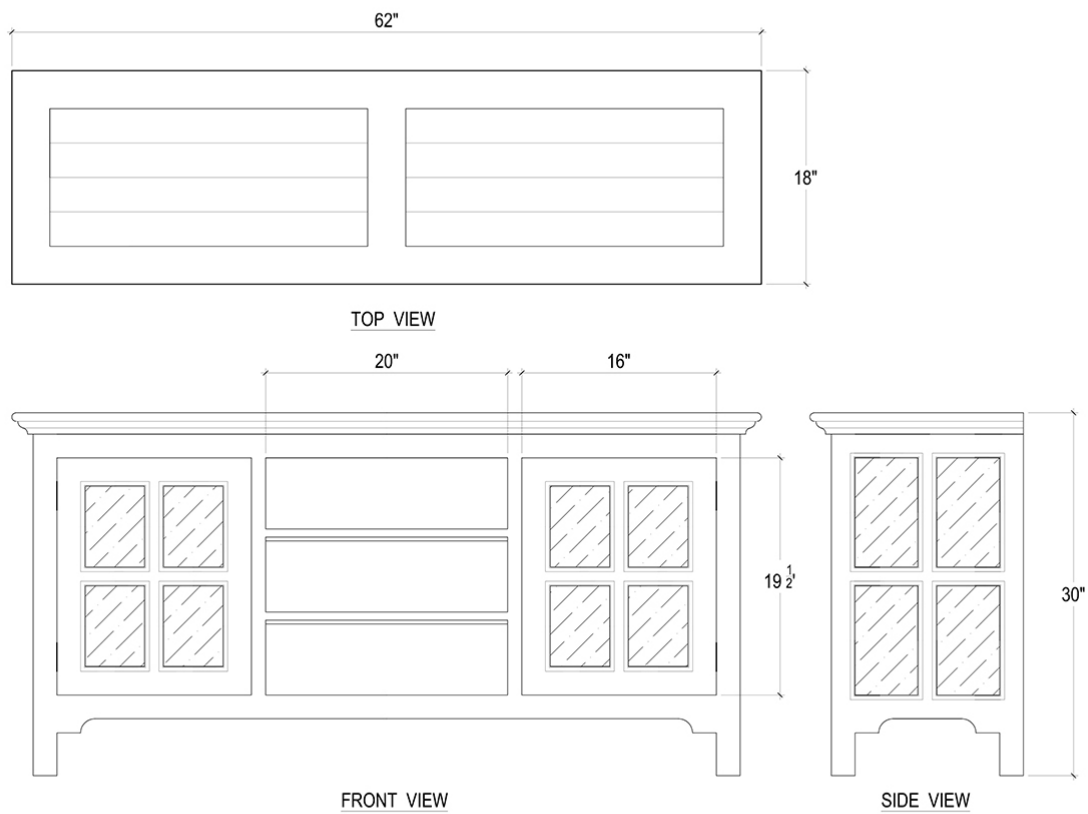

BRAMBLE

PRODUCT TEARSHEET

Mackenzie Media Cabinet

Shown in: **WHD**

SKU: **24509**

Size: **62W x 18D x 30H in**

Overview

Windowpane-style glass doors add charm to the transitional Mac Kenzie Plasma TV Stand. Ideal for hosting modern technology, this stylish cabinet easily blends into a wide range of decor style, while offering beautiful solid mahogany wood construction. This piece is offered with a vast array of finish and distress options to create a truly custom design.

Visual Highlights

Technical Specification

Dimensions	62W x 18D x 30H in	CBM	0.67
Number of Packages	1	Cubic Feet	23.66 ft³
Package 1 Dimensions	65.4 x 20.9 x 35.8 in	Package 1 Weight	124.56 lbs
Package Weight Total	124.56 lbs	Net Weight	99.21 lbs
Material	Mahogany	Best Seller	