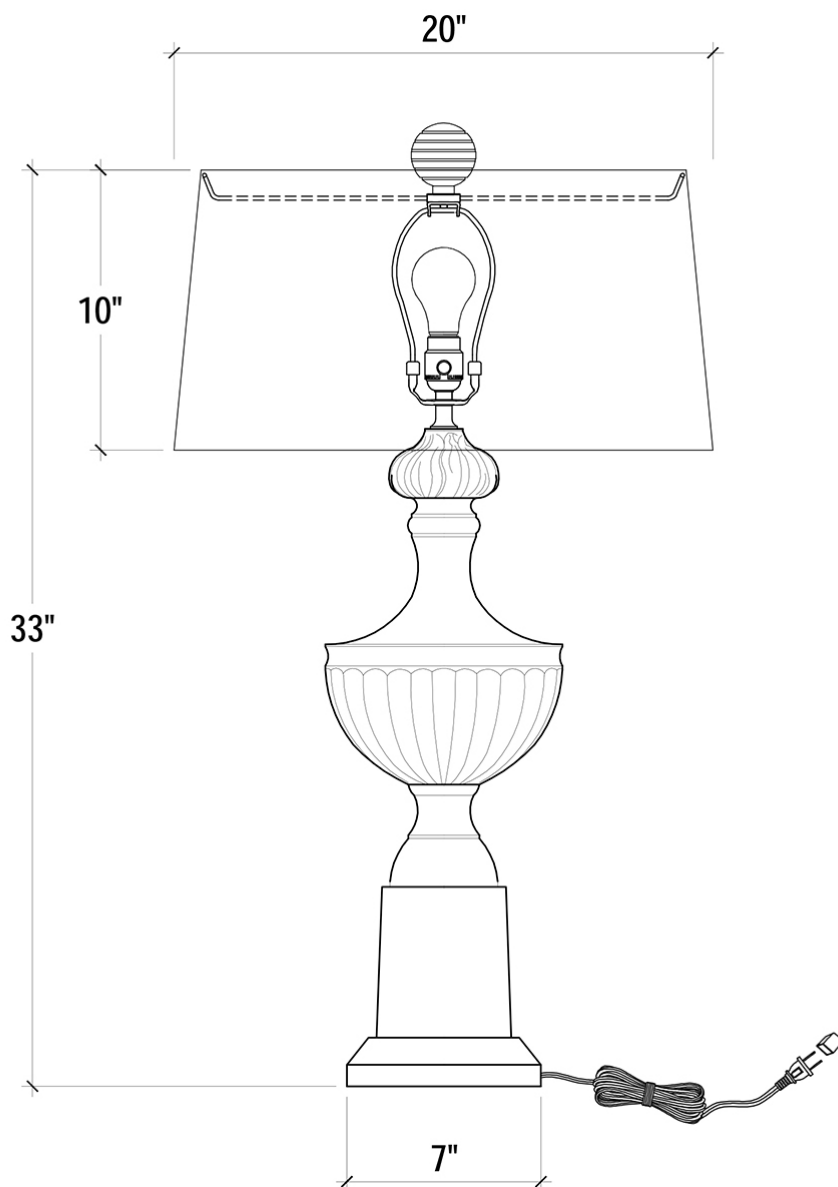

EST. *B* 1991

BRAMBLE

PRODUCT TEARSHEET

Roman Table Lamp

Shown in: **SNW LSL192**

SKU: **25046**

Size: **20W x 20D x 33H in**

Overview

A fluted, urn-shaped accent brings distinctive, traditional style to the Roman Table Lamp. Offering a lovely design touch in the living room or bedroom, this lamp features a fabric shade and mahogany base. This piece is offered with a vast array of finish and distress options to create a truly custom design.

Visual Highlights

Technical Specification

Dimensions	20W x 20D x 33H in	CBM	0.14
Number of Packages	2	Cubic Feet	4.94 ft³
Package 1 Dimensions	12.2 x 12.2 x 30.7 in	Package 1 Weight	9.02 lbs
Package 2 Dimensions	17.3 x 15.7 x 27.6 in	Package 2 Weight	14.79 lbs
		Net Weight	14 lbs
Package Weight Total	23.81 lbs		

Material	Mahogany, Linen
Bulb Type	E26
Bulb Wattage	60W
No of Lights	1
Cable Length	63

<https://www.brambleco.com/25046>
