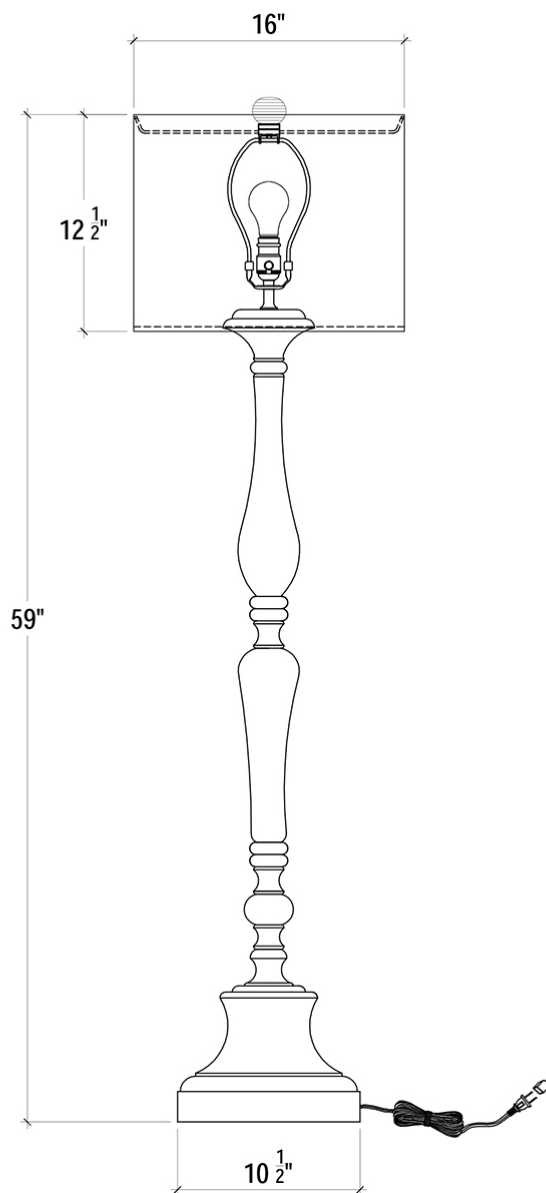

# Classic Floor Lamp

---

Shown in: **DRW LSL126**

SKU: **25143**

Size: **16W x 16D x 59H in**

## Overview

---

A beautiful turned-style base lends depth and dimension to the Classic Floor Lamp. Crafted in mahogany, this lamp is accented with a fabric drum shade and lovely finial. This piece is offered with a vast array of finish and distress options to create a truly custom design.

## Technical Specification

---

Dimensions	<b>16W x 16D x 59H in</b>	CBM	<b>0.28</b>
Number of Packages	<b>2</b>	Cubic Feet	<b>9.89 ft<sup>3</sup></b>
Package 1 Dimensions	<b>16.1 x 16.1 x 50 in</b>	Package 1 Weight	<b>13.38 lbs</b>
Package 2 Dimensions	<b>21.3 x 21.3 x 20.5 in</b>	Package 2 Weight	<b>9.5 lbs</b>
Package Weight Total	<b>22.88 lbs</b>	Net Weight	<b>14.66 lbs</b>