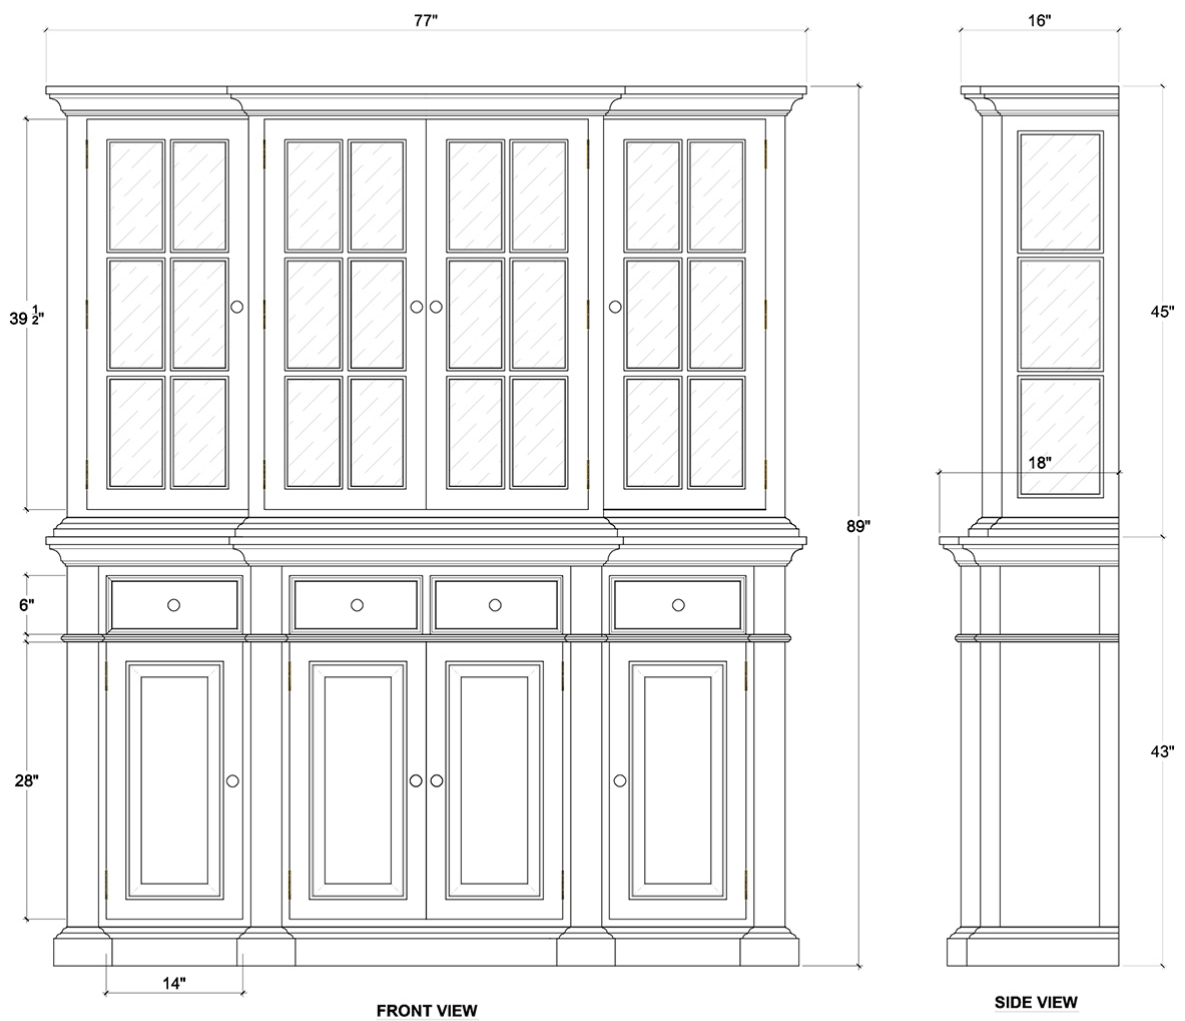

BRAMBLE

PRODUCT TEARSHEET

Genoa Hutch

Shown in: **WHD FRW**

SKU: **25133**

Size: **77W x 18D x 89H in**

Overview

Sure to become a fabulous focal point in any room, the Genoa Hutch is a classic design that offers ample storage and display space. The hutch features beveled glass doors with dovetail drawers underneath, and solid mahogany construction. This piece is offered with a vast array of finish and distress options to create a truly custom design.

Visual Highlights

Enjoy your customisation:
M - Main Body
I - Interior Finish

Technical Specification

Dimensions	77W x 18D x 89H in	CBM	2.27
Number of Packages	2	Cubic Feet	80.17 ft³
Package 1 Dimensions	79.9 x 19.3 x 51.2 in	Package 1 Weight	212.28 lbs
Package 2 Dimensions	79.9 x 21.3 x 48.8 in	Package 2 Weight	223.13 lbs
Package Weight Total	435.41 lbs	Net Weight	401.24 lbs
Material	Mahogany	Best Seller	