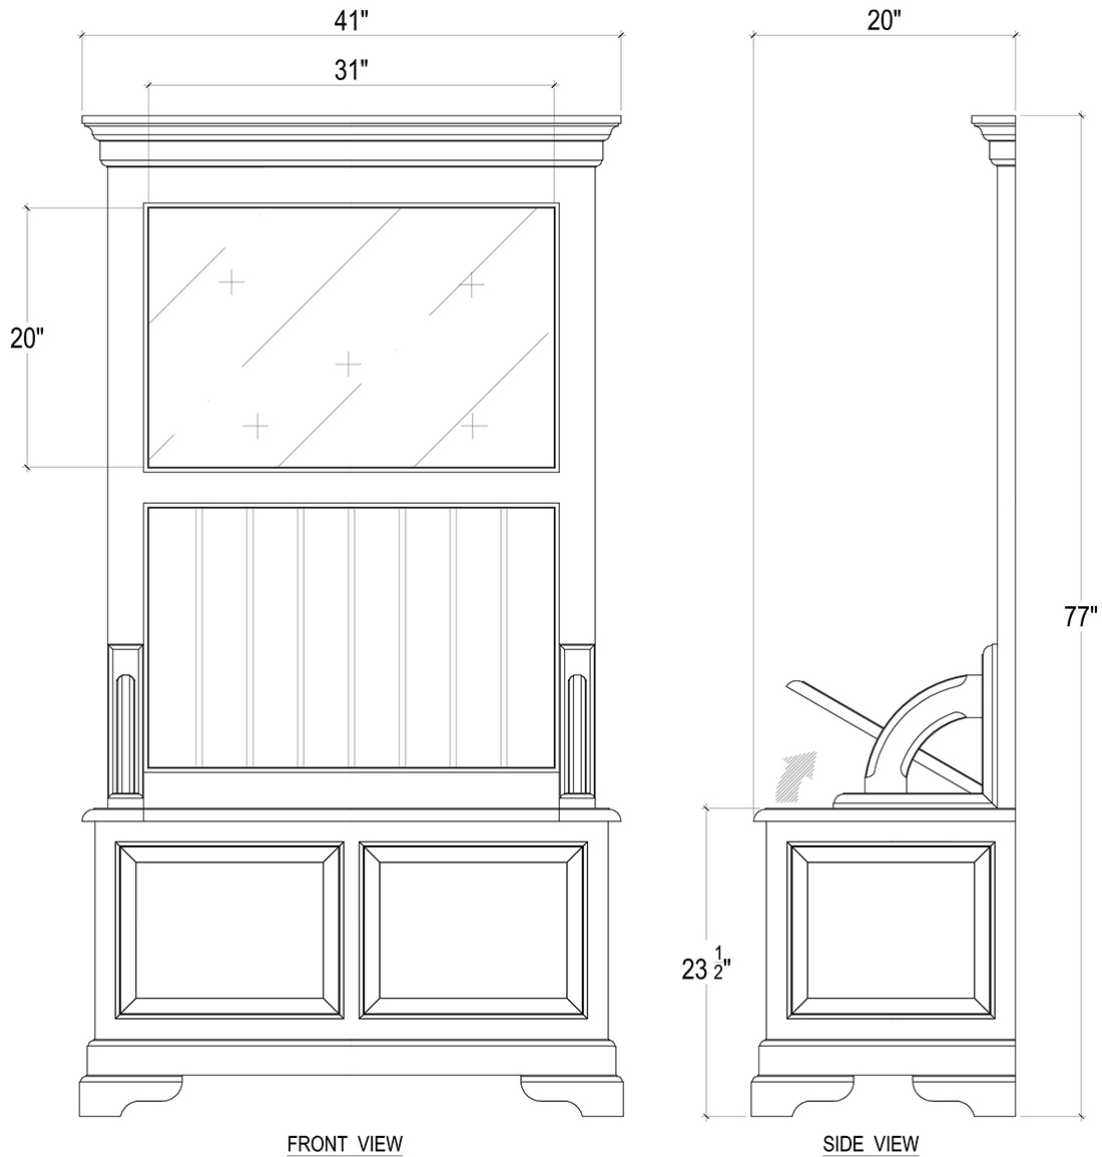

# Homestead Hallstand w/ Storage

---

Shown in: **FOR LDT**

SKU: **23574**

Size: **42W x 20D x 77H in**

## Overview

---

This Homestead Hallstand with Storage is essential for optimum organization and accenting. Designed with mahogany wood and a convenient place to sit, this premium hallstand offers comfort and functionality. This piece is offered with a vast array of finish and distress options to create a truly custom design.

## Technical Specification

---

Dimensions	<b>42W x 20D x 77H in</b>	CBM	<b>0.62</b>
Number of Packages	<b>1</b>	Cubic Feet	<b>21.9 ft<sup>3</sup></b>
Package 1 Dimensions	<b>44.5 x 23.2 x 82.3 in</b>	Package 1 Weight	<b>121.25 lbs</b>
Package Weight Total	<b>121.25 lbs</b>	Net Weight	<b>97 lbs</b>
Material	<b>Mahogany</b>		