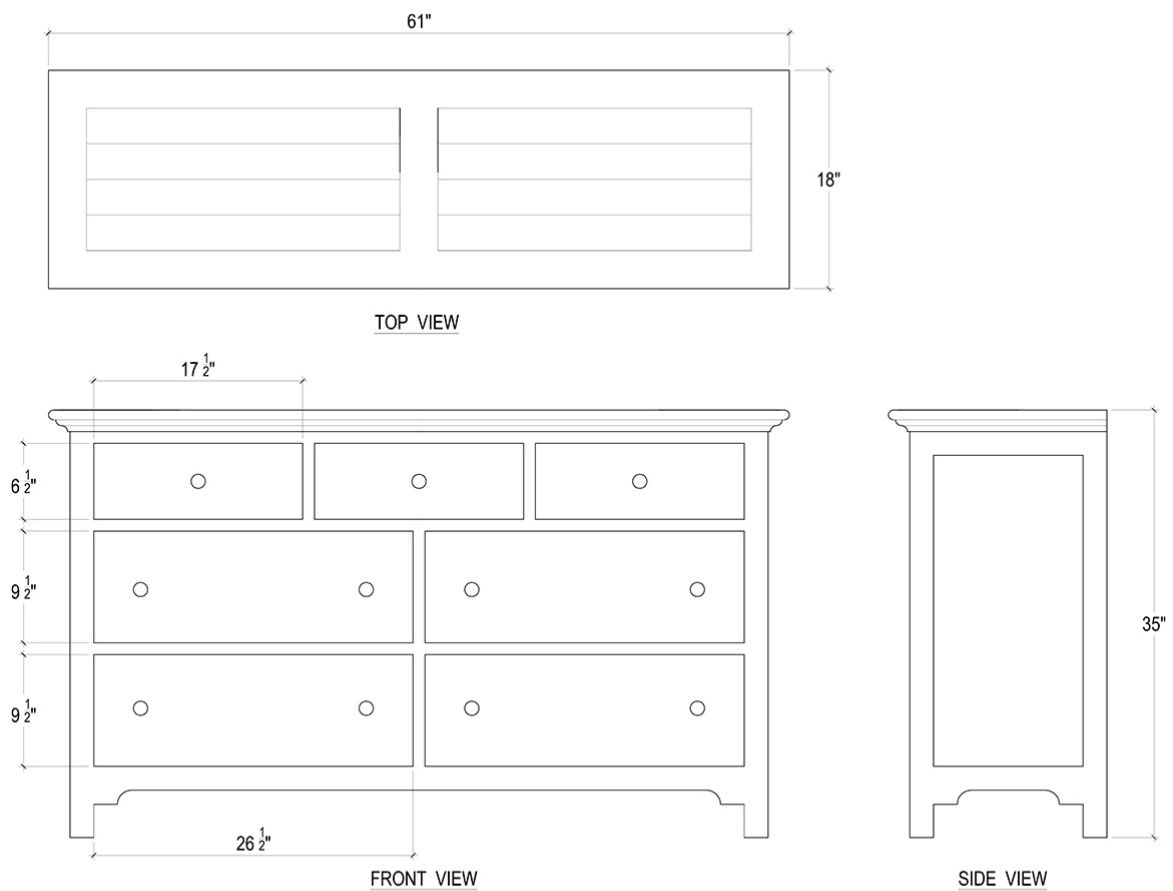

BRAMBLE

PRODUCT TEARSHEET

Aries 7 Drawer Dresser

Shown in: **WHD**

SKU: **23964**

Size: **61W x 18D x 35H in**

Overview

With a wide top for display and plenty of interior storage, the Aries Dresser includes seven drawers for easy organization. This traditional dresser features clean, simple lines and solid mahogany wood construction. This piece is offered with a vast array of finish and distress options to create a truly custom design.

Visual Highlights

Technical Specification

Dimensions	61W x 18D x 35H in	CBM	0.78
Number of Packages	1	Cubic Feet	27.55 ft³
Package 1 Dimensions	64.6 x 21.3 x 40.9 in	Package 1 Weight	165.35 lbs
Package Weight Total	165.35 lbs	Net Weight	145.5 lbs
Material	Mahogany	Best Seller	