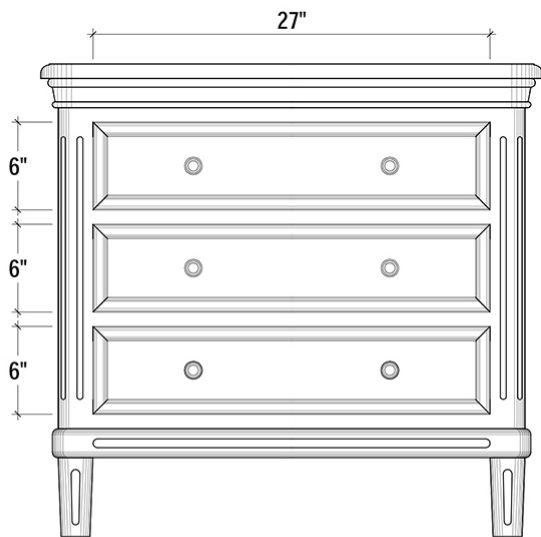

BRAMBLE

PRODUCT TEARSHEET

Hayward 3 Drawer Dresser Small

Shown in: **HRW LDT**

SKU: **26494**

Size: **34W x 19D x 32H in**

Overview

Complement a sofa or accent chair with the ample storage featured in the Hayward Side Table. Offering three drawers and solid mahogany construction, the table is perfect for a casual or transitional living space. This piece is offered with a vast array of finish and distress options to create a truly custom design.

TOP VIEW

FRONT VIEW

SIDE VIEW

Visual Highlights

Technical Specification

Dimensions	34W x 19D x 32H in	CBM	0.41
Number of Packages	1	Cubic Feet	14.48 ft³
Package 1 Dimensions	37 x 22 x 37.4 in	Package 1 Weight	104.72 lbs
Package Weight Total	104.72 lbs	Net Weight	90.39 lbs
Material	Mahogany	Best Seller	