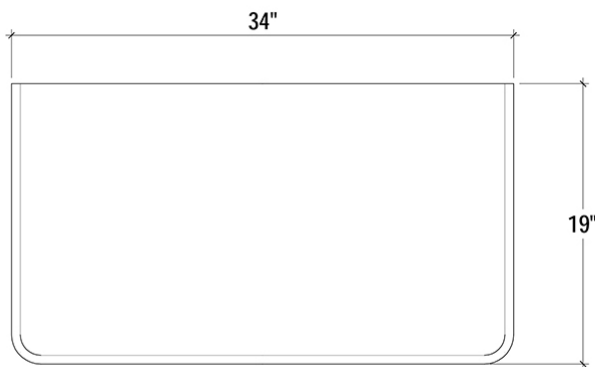

BRAMBLE

PRODUCT TEARSHEET

Hayward 3 Drawer Dresser Small

Shown in: **HRW LDT**

SKU: **26494**

Size: **34W x 19D x 32H in**

Overview

Complement a sofa or accent chair with the ample storage featured in the Hayward Side Table. Offering three drawers and solid mahogany construction, the table is perfect for a casual or transitional living space. This piece is offered with a vast array of finish and distress options to create a truly custom design.

TOP VIEW

FRONT VIEW

SIDE VIEW

Visual Highlights

Technical Specification

Dimensions	34W x 19D x 32H in	CBM	0.41
Number of Packages	1	Cubic Feet	14.48 ft³
Package 1 Dimensions	37 x 22 x 37.4 in	Package 1 Weight	104.72 lbs
Package Weight Total	104.72 lbs	Net Weight	90.39 lbs
Material	Mahogany	Best Seller	