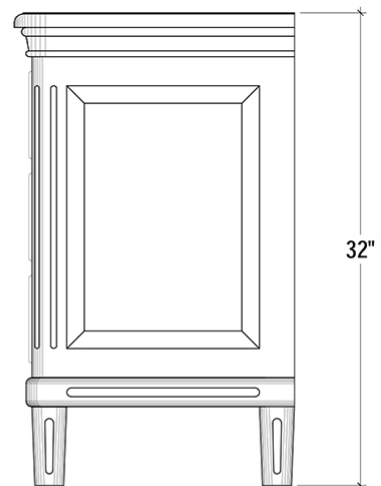

BRAMBLE

PRODUCT TEARSHEET

Hayward 3 Drawer Dresser Small

Shown in: **HRW LDT**

SKU: **26494**

Size: **34W x 19D x 32H in**

Overview

Complement a sofa or accent chair with the ample storage featured in the Hayward Side Table. Offering three drawers and solid mahogany construction, the table is perfect for a casual or transitional living space. This piece is offered with a vast array of finish and distress options to create a truly custom design.

TOP VIEW

FRONT VIEW

SIDE VIEW

Visual Highlights

Technical Specification

Dimensions	34W x 19D x 32H in	CBM	0.41
Number of Packages	1	Cubic Feet	14.48 ft³
Package 1 Dimensions	37 x 22 x 37.4 in	Package 1 Weight	104.72 lbs
Package Weight Total	104.72 lbs	Net Weight	90.39 lbs
Material	Mahogany	Best Seller	