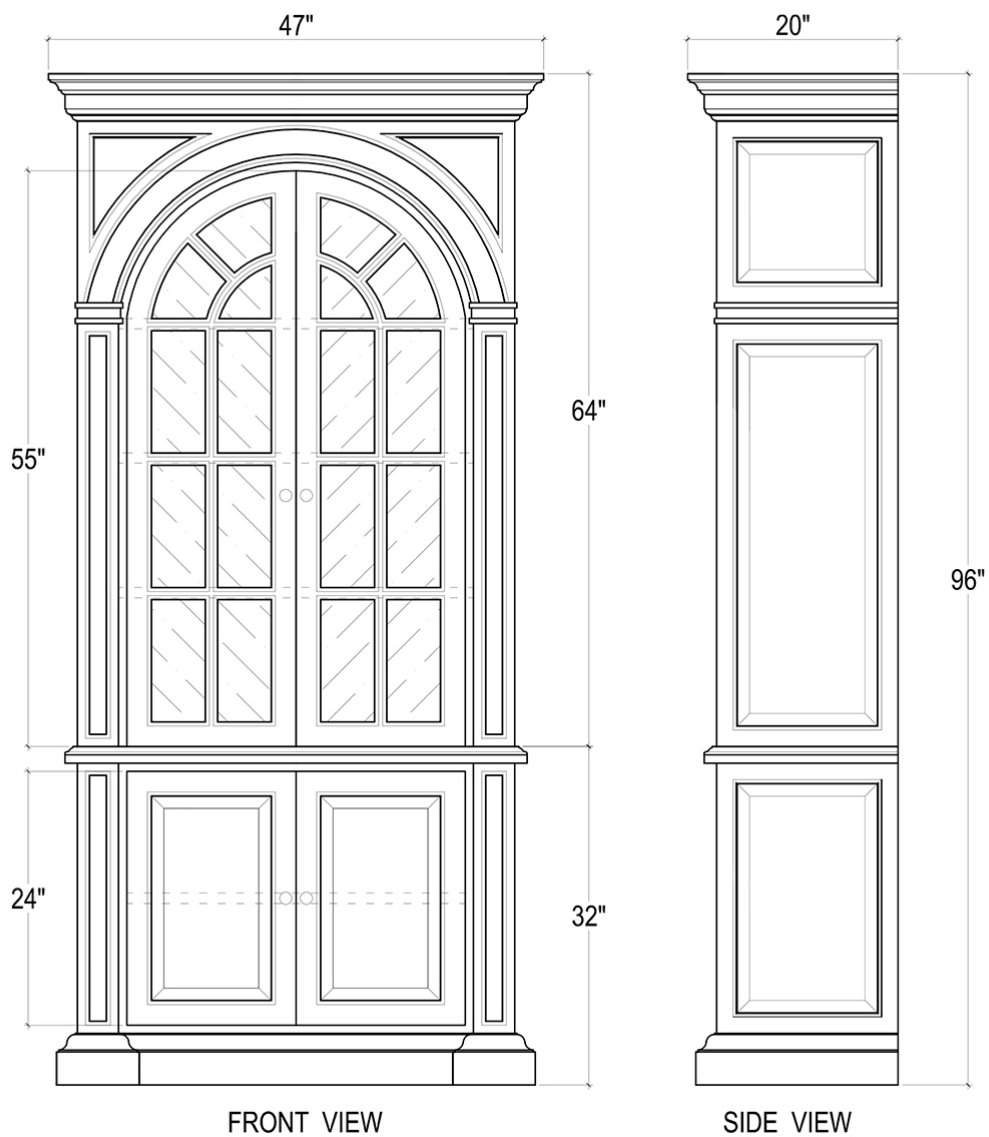

# Roosevelt Library Bookcase

---

Shown in: **FRW**

SKU: **25413**

Size: **47W x 20D x 96H in**

## Overview

---

Stunning design and elegant accents create an ideal addition for a home office or living space with the Roosevelt Library Bookcase. Built from solid mahogany wood, its statuesque profile and window pane accents bring a special allure as well as convenient storage and display space. This piece is offered with a vast array of finish and distress options to create a truly custom design.