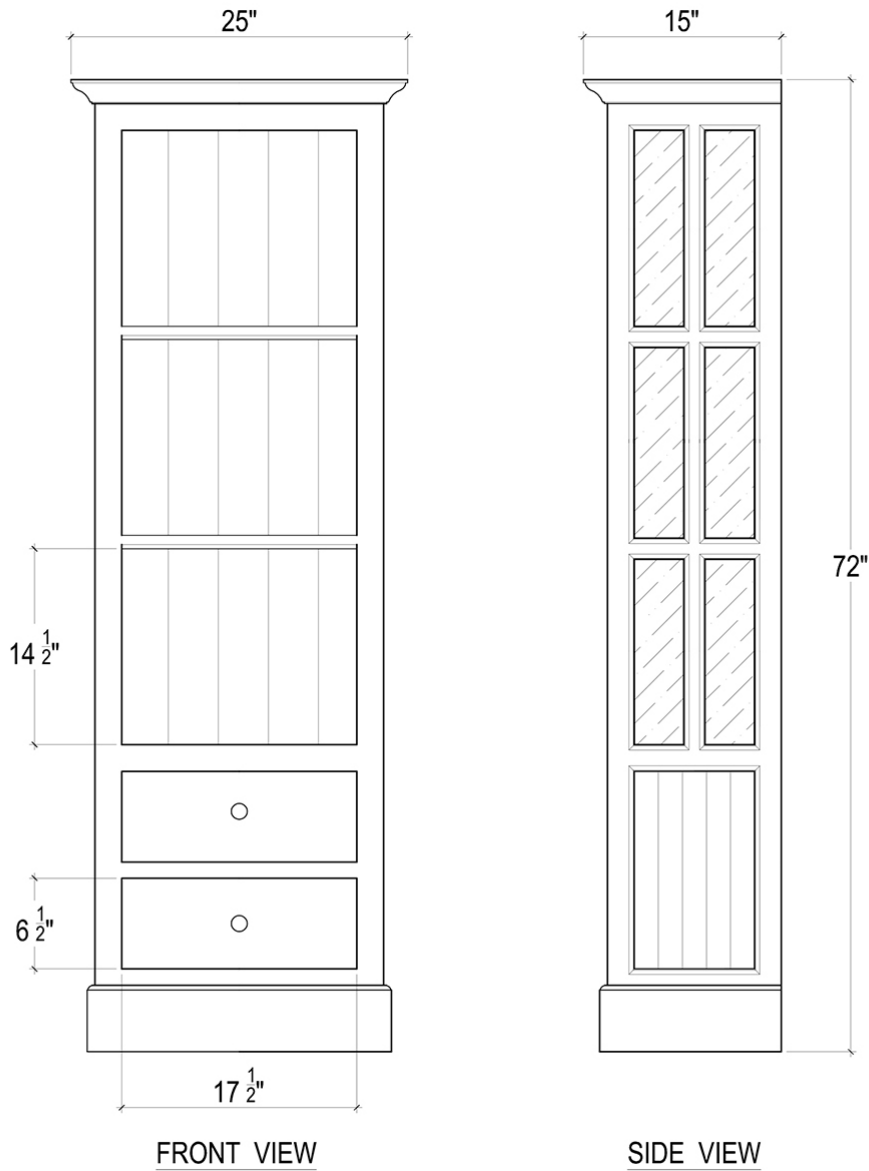

BRAMBLE

PRODUCT TEARSHEET

Cape Cod Bookcase w/o Doors

Shown in: **DEB DRW**

SKU: **21812**

Size: **25W x 15D x 72H in**

Overview

Open shelves and a pair of drawers ensure plenty of style and functionality for the Cape Cod Bookcase. Featuring solid mahogany, this bookcase offers a tall, narrow footprint and dovetail drawer construction. This piece is offered with a vast array of finish and distress options to create a truly custom design.

Visual Highlights

Technical Specification

Dimensions	25W x 15D x 72H in	CBM	0.52
Number of Packages	1	Cubic Feet	18.36 ft³
Package 1 Dimensions	26.4 x 16.1 x 74.4 in	Package 1 Weight	88.18 lbs
Package Weight Total	88.18 lbs	Net Weight	73.85 lbs
Material	Mahogany	Best Seller	