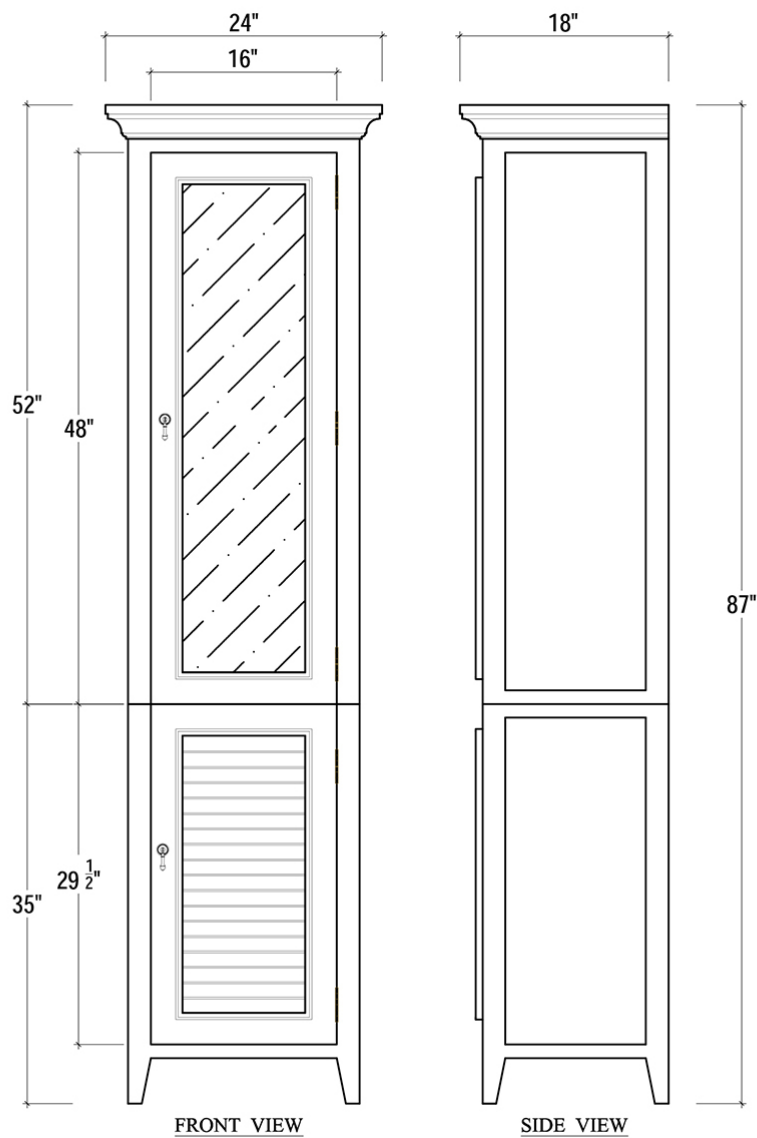

BRAMBLE

PRODUCT TEARSHEET

Shutter Tall Bath Cabinet w/ Mirror

Shown in: **WHD**

SKU: **26391**

Size: **24W x 18D x 87H in**

Overview

Bring farmhouse charm to any bathroom with the Aries collection Shutter Tall Bath Cabinet with Mirror. Ideal for a spacious bath, this cabinet offers plentiful storage with a louvered panel underneath its mirror, and solid mahogany construction. This piece is offered with a vast array of finish and distress options to create a truly custom design.

Visual Highlights

Technical Specification

Dimensions	24W x 18D x 87H in	CBM	0.69
Number of Packages	2	Cubic Feet	24.37 ft³
Package 1 Dimensions	23.2 x 19.9 x 40.2 in	Package 1 Weight	24.49 lbs
Package 2 Dimensions	27.2 x 21.3 x 57.5 in	Package 2 Weight	43.85 lbs
Package Weight Total	68.34 lbs	Net Weight	59.52 lbs
Material	Mahogany, Mirror		