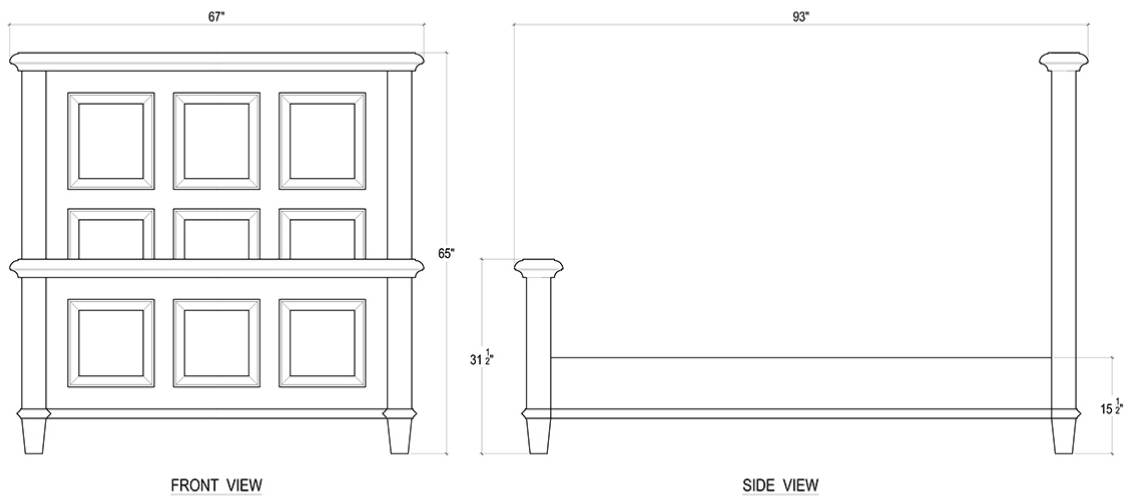

Overview

Classic panel detailing lends a refined but casual allure to the Aries Queen Bed. A lovely addition to any bedroom, this bed features solid mahogany with a tall headboard and low footboard.

- comes without mattress