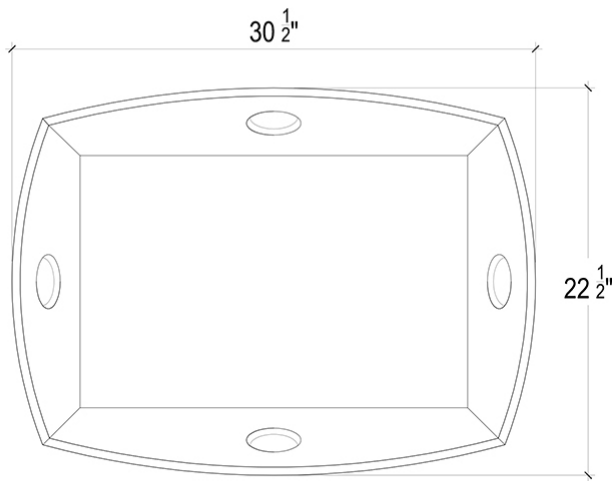

BRAMBLE

PRODUCT TEARSHEET

Homestead 4 Handle Serving Tray

Shown in: **BHD**

SKU: **23352**

Size: **30W x 22D x 4H in**

Overview

Crafted from solid mahogany and boasting a traditional Americana silhouette, the Homestead 4-handle Serving tray is a fabulous addition to a tabletop. Perfect for serving or display, this tray can easily be customized with exclusive artwork. This piece is offered with a vast array of finish and distress options to create a truly custom design.

TOP VIEW

FRONT VIEW

SIDE VIEW

Visual Highlights

Technical Specification

| | | | |
|----------------------|-----------------------------|------------------|----------------------------|
| Dimensions | 30W x 22D x 4H in | CBM | 0.05 |
| Number of Packages | 1 | Cubic Feet | 1.77 ft³ |
| Package 1 Dimensions | 33.5 x 25.6 x 9.1 in | Package 1 Weight | 13.23 lbs |
| Package Weight Total | 13.23 lbs | Net Weight | 7.72 lbs |
| Material | Mahogany | | |