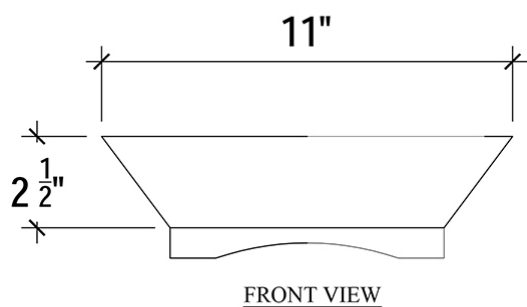

# Bramble Fruit Tray Square

---

Shown in: **DRW**

SKU: **22469**

Size: **11W x 11D x 3H in**

## Overview

---

A stylish addition to a dining table or coffee table, this square Fruit tray features sloping sides and a footed base. The tray is crafted from solid mahogany and makes a fantastic addition. This piece is offered with a vast array of finish and distress options to create a truly custom design.

## Technical Specification

---

Dimensions	<b>11W x 11D x 3H in</b>	CBM	<b>0.01</b>
Number of Packages	<b>1</b>	Cubic Feet	<b>0.35 ft<sup>3</sup></b>
Package 1 Dimensions	<b>12.2 x 12.2 x 5.9 in</b>	Package 1 Weight	<b>4.41 lbs</b>
Package Weight Total	<b>4.41 lbs</b>	Net Weight	<b>2.2 lbs</b>
Material	<b>Mahogany</b>		