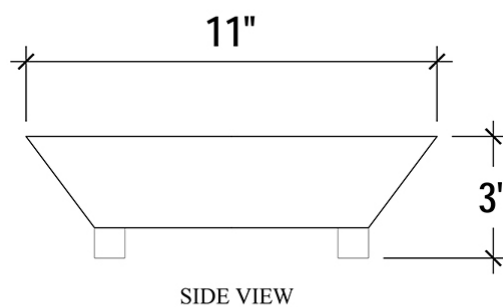

Overview

A stylish addition to a dining table or coffee table, this square Fruit tray features sloping sides and a footed base. The tray is crafted from solid mahogany and makes a fantastic addition. This piece is offered with a vast array of finish and distress options to create a truly custom design.