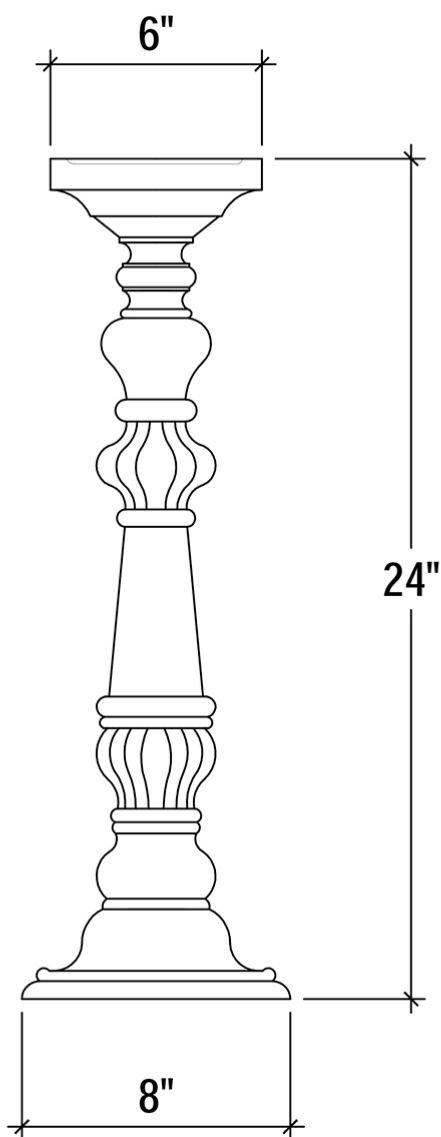

EST. *B* 1991

BRAMBLE

PRODUCT TEARSHEET

English Candlestick Small

Shown in: **CCA**

SKU: **26325**

Size: **8W x 8D x 24H in**

Overview

Create a centerpiece or accent a tabletop with the English Candlestick in small. Traditionally inspired, this mahogany wood candlestick is a charming addition to any room. This piece is offered with a vast array of finish and distress options to create a truly custom design.

Visual Highlights

Technical Specification

Dimensions	8W x 8D x 24H in	CBM	0.04
Number of Packages	1	Cubic Feet	1.41 ft³
Package 1 Dimensions	10.6 x 10.6 x 29.5 in	Package 1 Weight	6.61 lbs
Package Weight Total	6.61 lbs	Net Weight	4.41 lbs
Material	Mahogany		