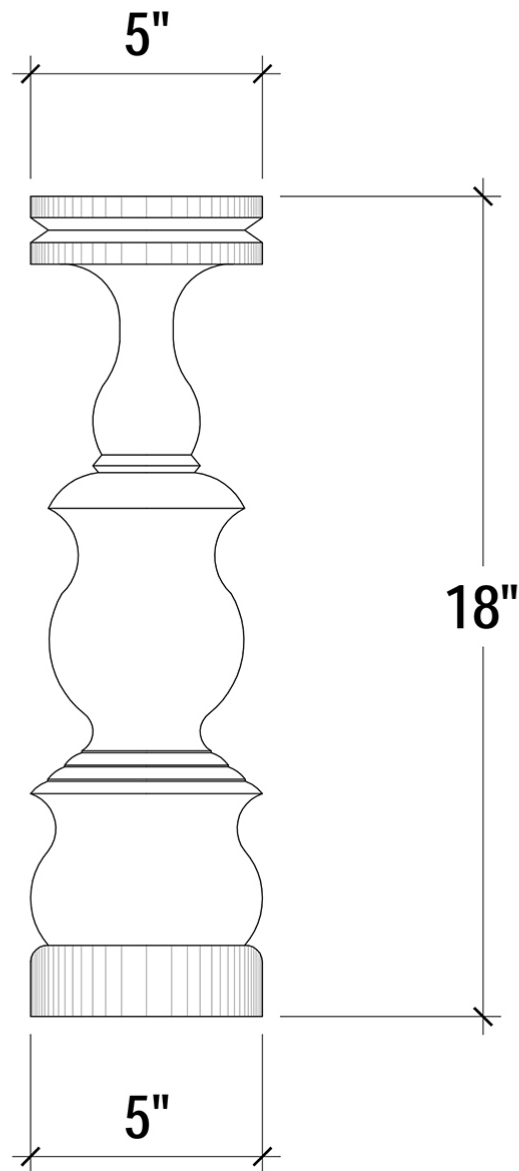

# Bobèche Candlestick Medium

---

Shown in: **WHD**

SKU: **23945**

Size: **5W x 5D x 18H in**

## Overview

---

Graceful curves and solid mahogany construction create a beautiful silhouette for this medium Bobèche Candlestick. Perfect for the dining table, or for creating a wonderful centerpiece, this candlestick is hand carved. This piece is offered with a vast array of finish and distress options to create a truly custom design.

## Technical Specification

---

Dimensions	<b>5W x 5D x 18H in</b>	CBM	<b>0.02</b>
Number of Packages	<b>1</b>	Cubic Feet	<b>0.71 ft<sup>3</sup></b>
Package 1 Dimensions	<b>8.3 x 8.3 x 23.6 in</b>	Package 1 Weight	<b>13.23 lbs</b>
Package Weight Total	<b>13.23 lbs</b>	Net Weight	<b>11.02 lbs</b>
Material	<b>Mahogany</b>	<b>Best Seller</b>	