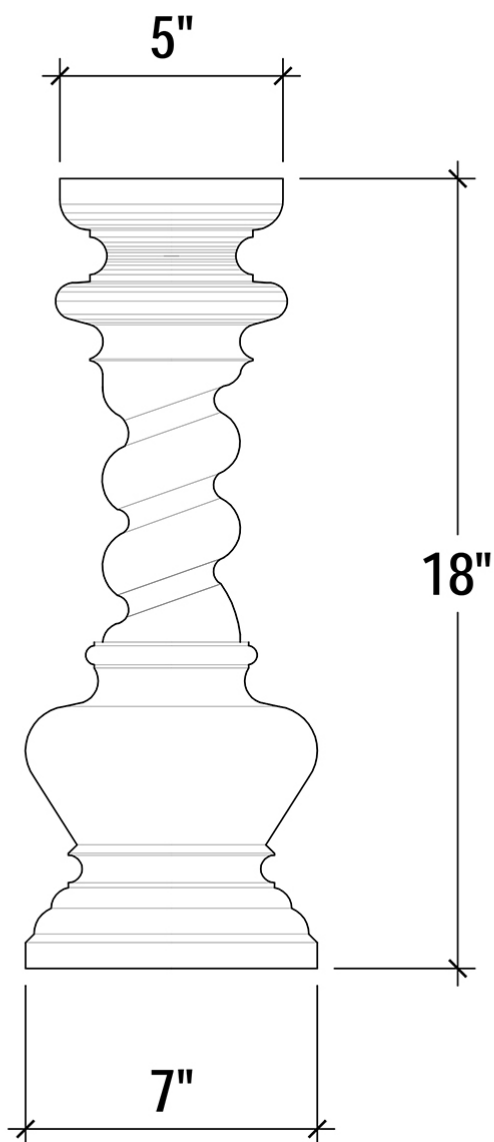

BRAMBLE

PRODUCT TEARSHEET

Barley Twist Candlestick Small

Shown in: **BHD**

SKU: **23700**

Size: **7W x 7D x 18H in**

Overview

Display a bit of refined styling at home with this small Barley Twist Candlestick. Fashioned for elegant tastes, this eye-catching candlestick sports hand-carved looks and a mahogany construction. This piece is offered with a vast array of finish and distress options to create a truly custom design.

Visual Highlights

Technical Specification

Dimensions	7W x 7D x 18H in	CBM	0.02
Number of Packages	1	Cubic Feet	0.71 ft³
Package 1 Dimensions	9.8 x 9.8 x 23.6 in	Package 1 Weight	6.61 lbs
Package Weight Total	6.61 lbs	Net Weight	5.51 lbs
Material	Mahogany		