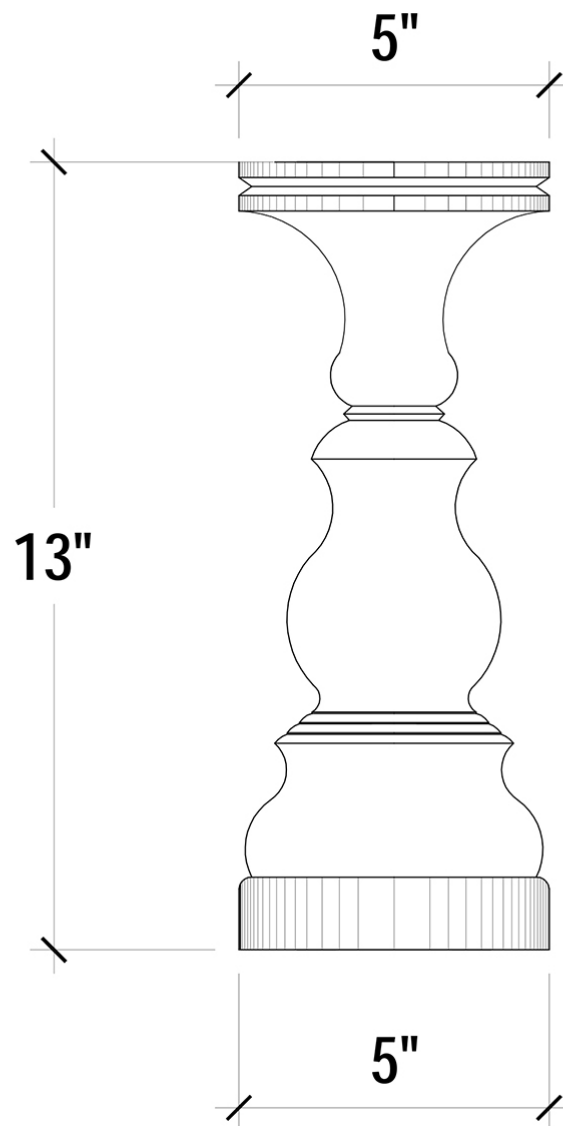

EST. *B* 1991

BRAMBLE

PRODUCT TEARSHEET

Bobeche Candlestick Small

Shown in: **BHD**

SKU: **10406**

Size: **5W x 5D x 13H in**

Overview

Make a statement on a beautiful mantel or side table with this small Bobèche Candlestick. Charmingly crafted from gorgeous mahogany wood, this candlestick is a classic design. This piece is offered with a vast array of finish and distress options to create a truly custom design.

Visual Highlights

Technical Specification

Dimensions	5W x 5D x 13H in	CBM	0.01
Number of Packages	1	Cubic Feet	0.35 ft³
Package 1 Dimensions	8.3 x 8.3 x 18.5 in	Package 1 Weight	4.41 lbs
Package Weight Total	4.41 lbs	Net Weight	3.31 lbs
Material	Mahogany		