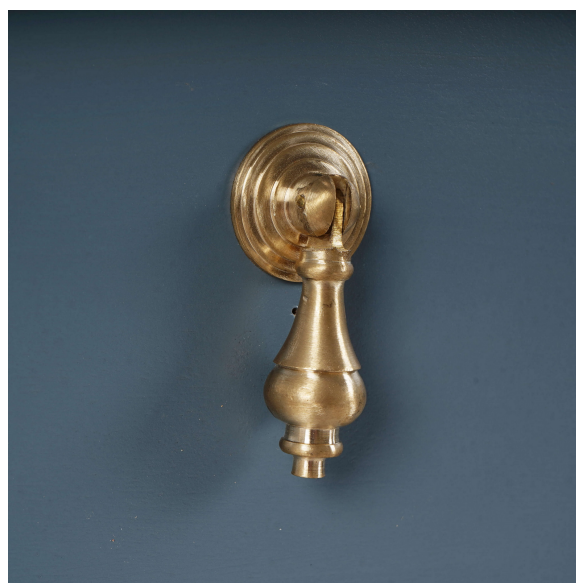

Visual Highlights