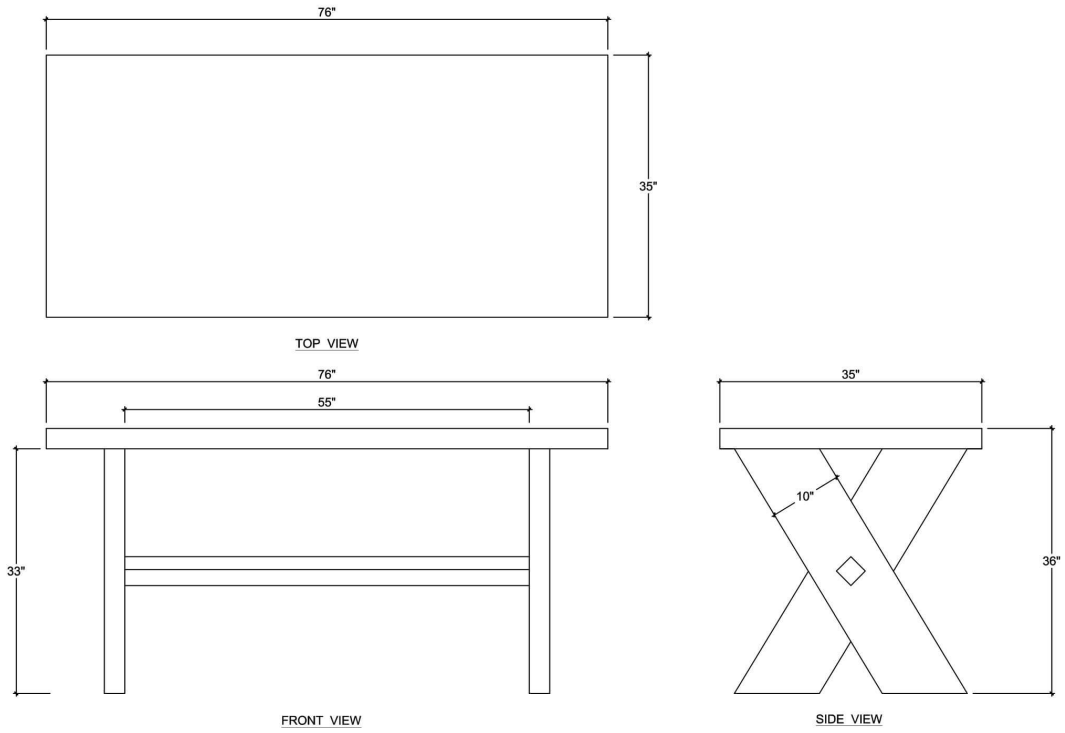

BRAMBLE

PRODUCT TEARSHEET

Elanore Counter Table

Shown in: **GYO**

SKU: **28437**

Size: **76W x 44D x 35H in**

Overview

Elanore Counter Table

Visual Highlights

Technical Specification

Dimensions	76W x 44D x 35H in	CBM	0.388878
Number of Packages	1	Cubic Feet	13.73 ft³
Package 1 Dimensions	77.6 x 37 x 8.3 in	Package 1 Weight	70.55 lbs
Package Weight Total	70.55 lbs	Net Weight	52.91 lbs