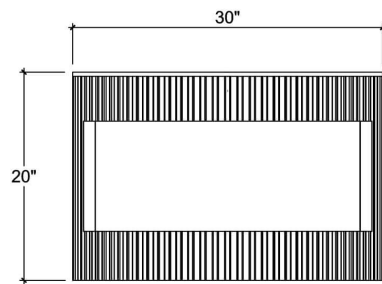

BRAMBLE

PRODUCT TEARSHEET

Kraton Round Side Table

Shown in: **FRW**

SKU: **28399**

Size: **30W x 30D x 20H in**

Overview

Kraton Round Side Table

TOP VIEW

FRONT VIEW

SIDE VIEW

Visual Highlights

Technical Specification

Dimensions	30W x 30D x 20H in	CBM	0.3712
Number of Packages	1	Cubic Feet	13.11 ft³
Package 1 Dimensions	31.5 x 31.5 x 22.8 in	Package 1 Weight	79.37 lbs
Package Weight Total	79.37 lbs	Net Weight	72.75 lbs