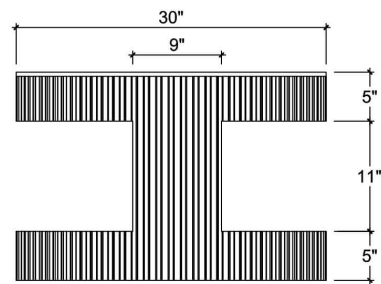

BRAMBLE

PRODUCT TEARSHEET

Kraton Round Side Table

Shown in: **FRW**

SKU: **28399**

Size: **30W x 30D x 20H in**

Overview

Kraton Round Side Table

TOP VIEW

FRONT VIEW

SIDE VIEW

Visual Highlights

Technical Specification

Dimensions	30W x 30D x 20H in	CBM	0.3712
Number of Packages	1	Cubic Feet	13.11 ft³
Package 1 Dimensions	31.5 x 31.5 x 22.8 in	Package 1 Weight	79.37 lbs
Package Weight Total	79.37 lbs	Net Weight	72.75 lbs