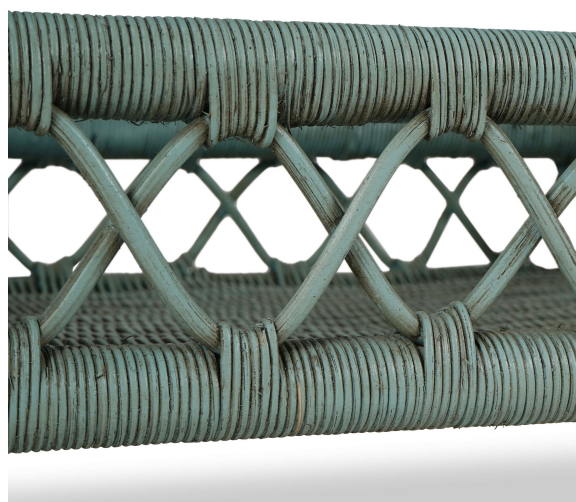

EST. *B* 1991

BRAMBLE

PRODUCT TEARSHEET

Scalloped Rattan Side Table

Shown in: **OPB**

SKU: **28451**

Size: **25W x 25D x 25H in**

Overview

Scalloped Rattan Side Table

Visual Highlights

Technical Specification

Dimensions	25W x 25D x 25H in	CBM	0.328304
Number of Packages	1	Cubic Feet	11.59 ft³
Package 1 Dimensions	26.8 x 26.8 x 28 in	Package 1 Weight	17.64 lbs
Package Weight Total	17.64 lbs	Net Weight	15.43 lbs