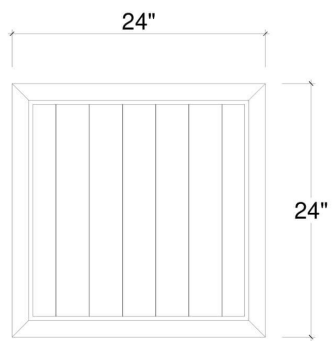

BRAMBLE

PRODUCT TEARSHEET

Tribeca End Table

Shown in: **RWC**

SKU: **76744**

Size: **24W x 24D x 24H in**

Overview

Tribeca End Table

TOP VIEW

FRONT / SIDE VIEW

Visual Highlights

Technical Specification

Dimensions	24W x 24D x 24H in	CBM	0.2873
Number of Packages	1	Cubic Feet	10.15 ft³
Package 1 Dimensions	25.6 x 25.6 x 26.8 in	Package 1 Weight	196.21 lbs
Package Weight Total	196.21 lbs	Net Weight	189.6 lbs