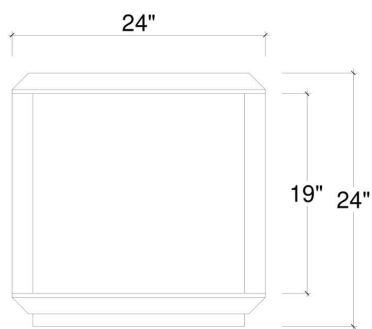

BRAMBLE

PRODUCT TEARSHEET

Tribeca End Table

Shown in: **RWC**

SKU: **76744**

Size: **24W x 24D x 24H in**

Overview

Tribeca End Table

TOP VIEW

FRONT / SIDE VIEW

Visual Highlights

Technical Specification

Dimensions	24W x 24D x 24H in	CBM	0.2873
Number of Packages	1	Cubic Feet	10.15 ft³
Package 1 Dimensions	25.6 x 25.6 x 26.8 in	Package 1 Weight	196.21 lbs
Package Weight Total	196.21 lbs	Net Weight	189.6 lbs