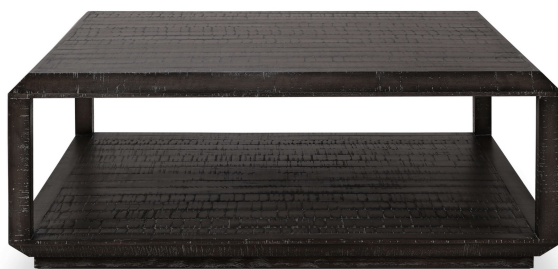

BRAMBLE

PRODUCT TEARSHEET

Tribeca Square Coffee Table

Shown in: **JVN**

SKU: **76743**

Size: **48W x 48D x 18H in**

Overview

Tribeca Square Coffee Table

Visual Highlights

Technical Specification

Dimensions	48W x 48D x 18H in	CBM	0.825552
Number of Packages	1	Cubic Feet	29.15 ft³
Package 1 Dimensions	49.6 x 49.6 x 20.5 in	Package 1 Weight	103.62 lbs
Package Weight Total	103.62 lbs	Net Weight	92.59 lbs