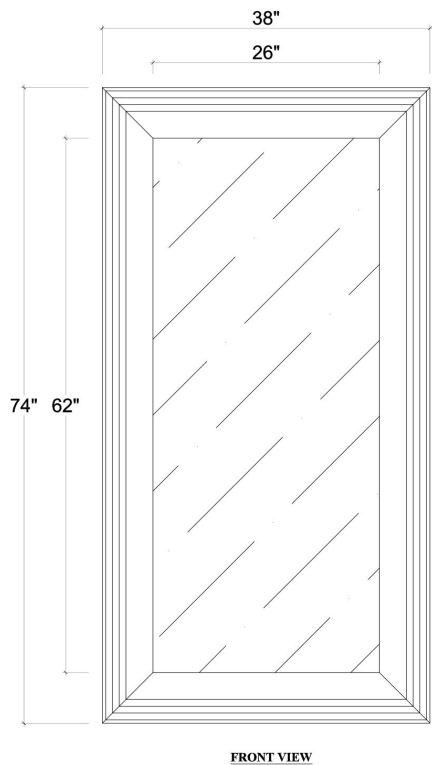

Overview

Tuscan Standing Mirror - Teak