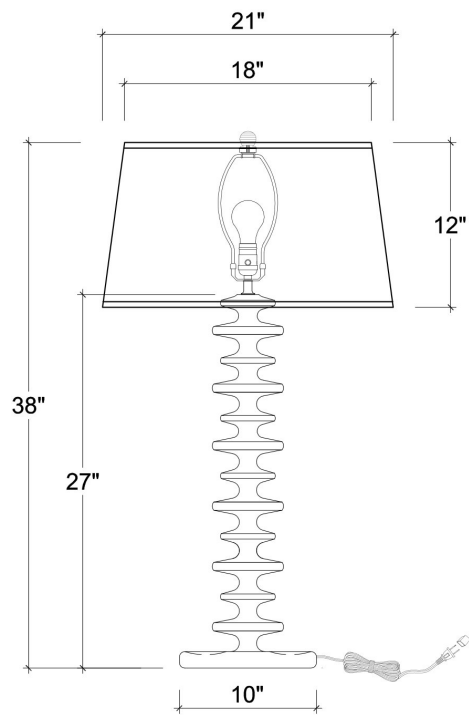

EST. *B* 1991

BRAMBLE

PRODUCT TEARSHEET

Milano Table Lamp

Shown in: **PUT LSL192**

SKU: **28205**

Size: **21W x 21D x 36H in**

Overview

Milano Table Lamp

FRONT VIEW

Visual Highlights

Technical Specification

Dimensions	21W x 21D x 36H in	CBM	0.32
Number of Packages	1	Cubic Feet	11.3 ft³
Package 1 Dimensions	22.4 x 22.4 x 39 in	Net Weight	15.43 lbs
Package Weight Total	18.74 lbs		