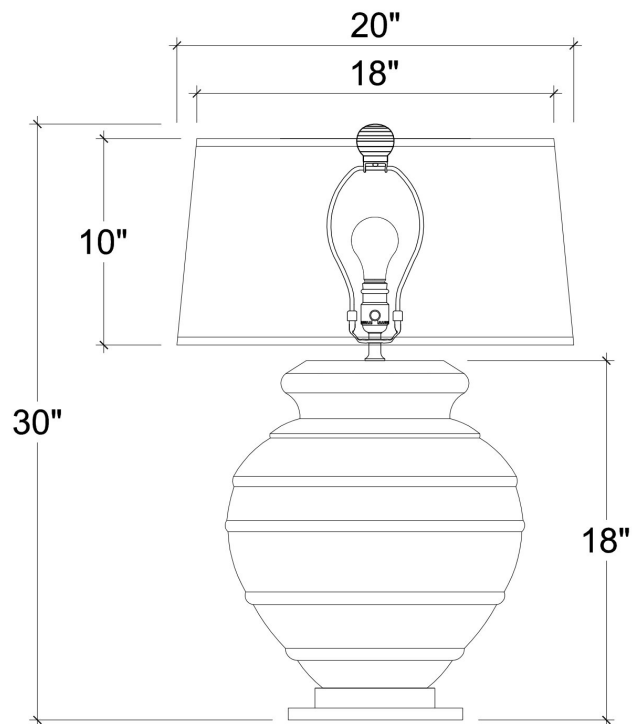

EST. *B* 1991

BRAMBLE

PRODUCT TEARSHEET

Java Small Table Lamp

Shown in: **LSL190**

SKU: **28311**

Size: **20W x 20D x 26H in**

Overview

Java Small Table Lamp - lamp base is not customizable.

Visual Highlights

Technical Specification

Dimensions	20W x 20D x 26H in	CBM	0.22
Number of Packages	1	Cubic Feet	7.77 ft³
Package 1 Dimensions	21.3 x 21.3 x 29.1 in	Net Weight	15.43 lbs
Package Weight Total	19.84 lbs		